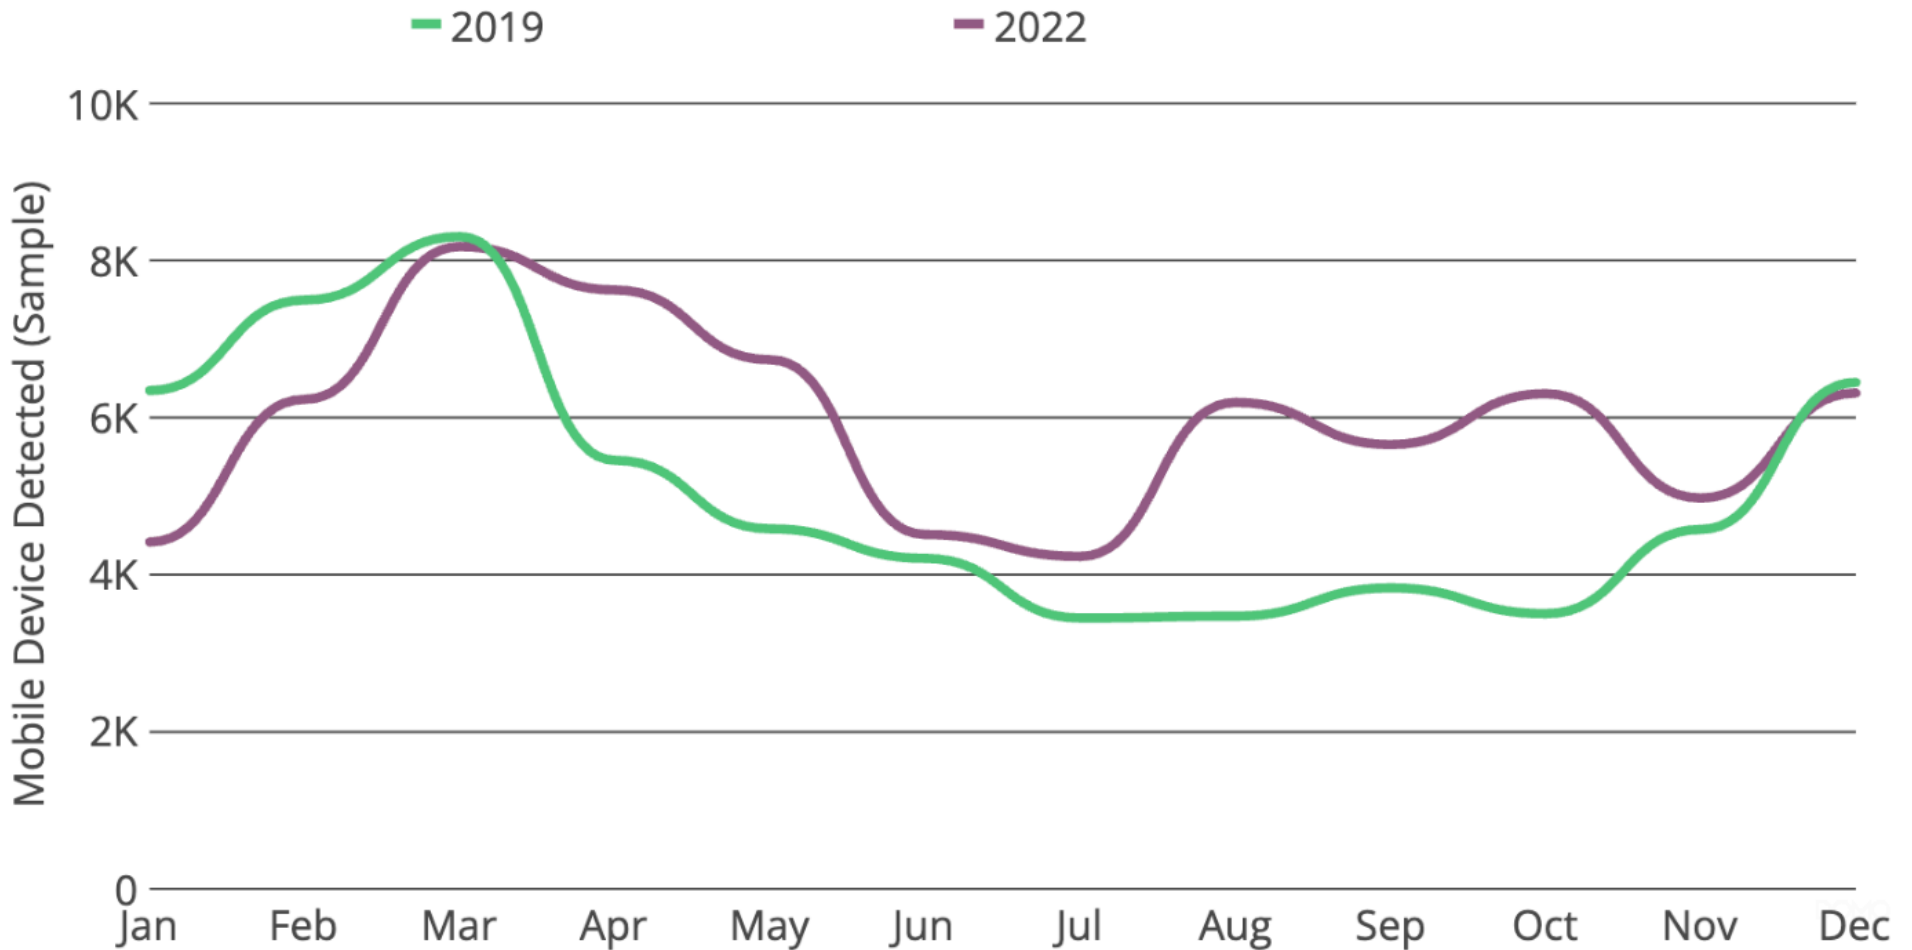

2022 VISITATION SUMMARY

TRIPS TO YUMA COUNTY BY MONTH

Source: Near

2022 VISITATION SUMMARY

TOP ORIGIN MARKETS FOR OVERNIGHT STAYS | YUMA COUNTY

Origin DMA	Visitor Share	Repeat Visitor Ratio	Average Time in Destination
Phoenix, AZ	37%	74%	4.0
San Diego, CA	7%	69%	3.6
Los Angeles, CA	7%	43%	6.5
Yuma, AZ-El Centro, CA	4%	77%	4.0
Tucson (Sierra Vista), AZ	3%	61%	5.9
Palm Springs, CA	3%	73%	4.2
Las Vegas, NV	1%	55%	6.1
Salt Lake City, UT	1%	50%	6.5
Albuquerque-Santa Fe, NM	1%	62%	6.6