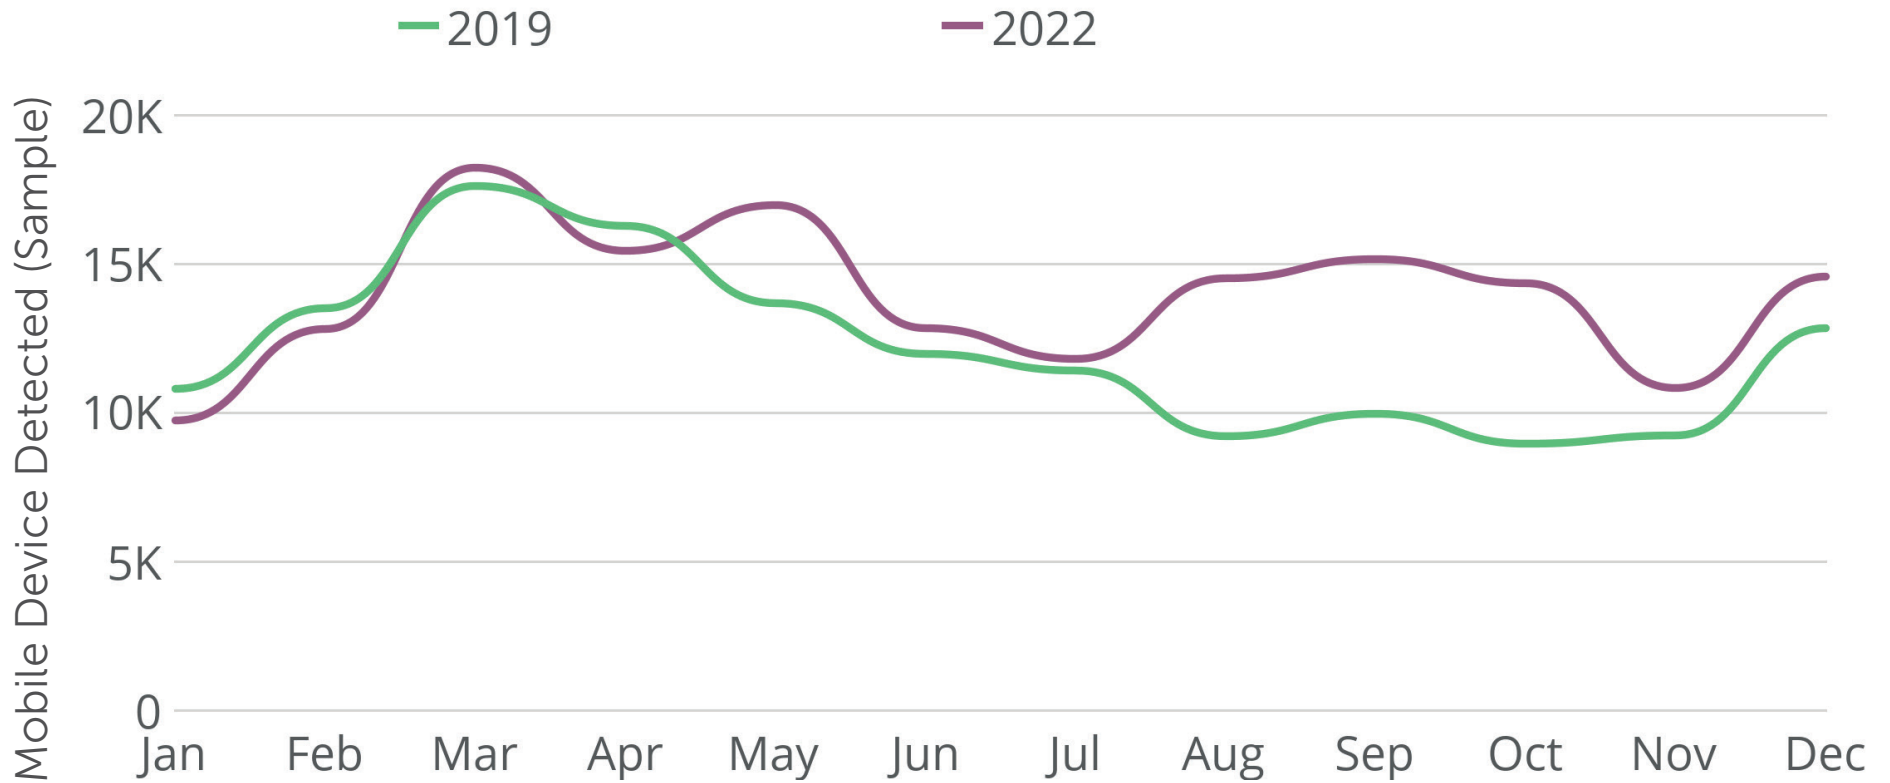

2022 VISITATION SUMMARY

TRIPS TO YAVAPAI COUNTY BY MONTH

2022 VISITATION SUMMARY

TOP ORIGIN MARKETS FOR OVERNIGHT STAYS | YAVAPAI COUNTY

Origin DMA	Visitor Share	Repeat Visitor Ratio	Average Time in Destination
Phoenix, AZ	52%	78%	4.1
Los Angeles, CA	3%	59%	5.9
Tucson (Sierra Vista), AZ	3%	79%	4.1
Albuquerque-Santa Fe, NM	2%	67%	6.3
Denver, CO	2%	59%	6.5
Las Vegas, NV	2%	69%	4.5
Minneapolis-St. Paul, MN	1%	52%	6.2
Dallas-Ft. Worth, TX	1%	64%	5.9
Chicago, IL	1%	62%	6.2
Salt Lake City, UT	1%	63%	5.9