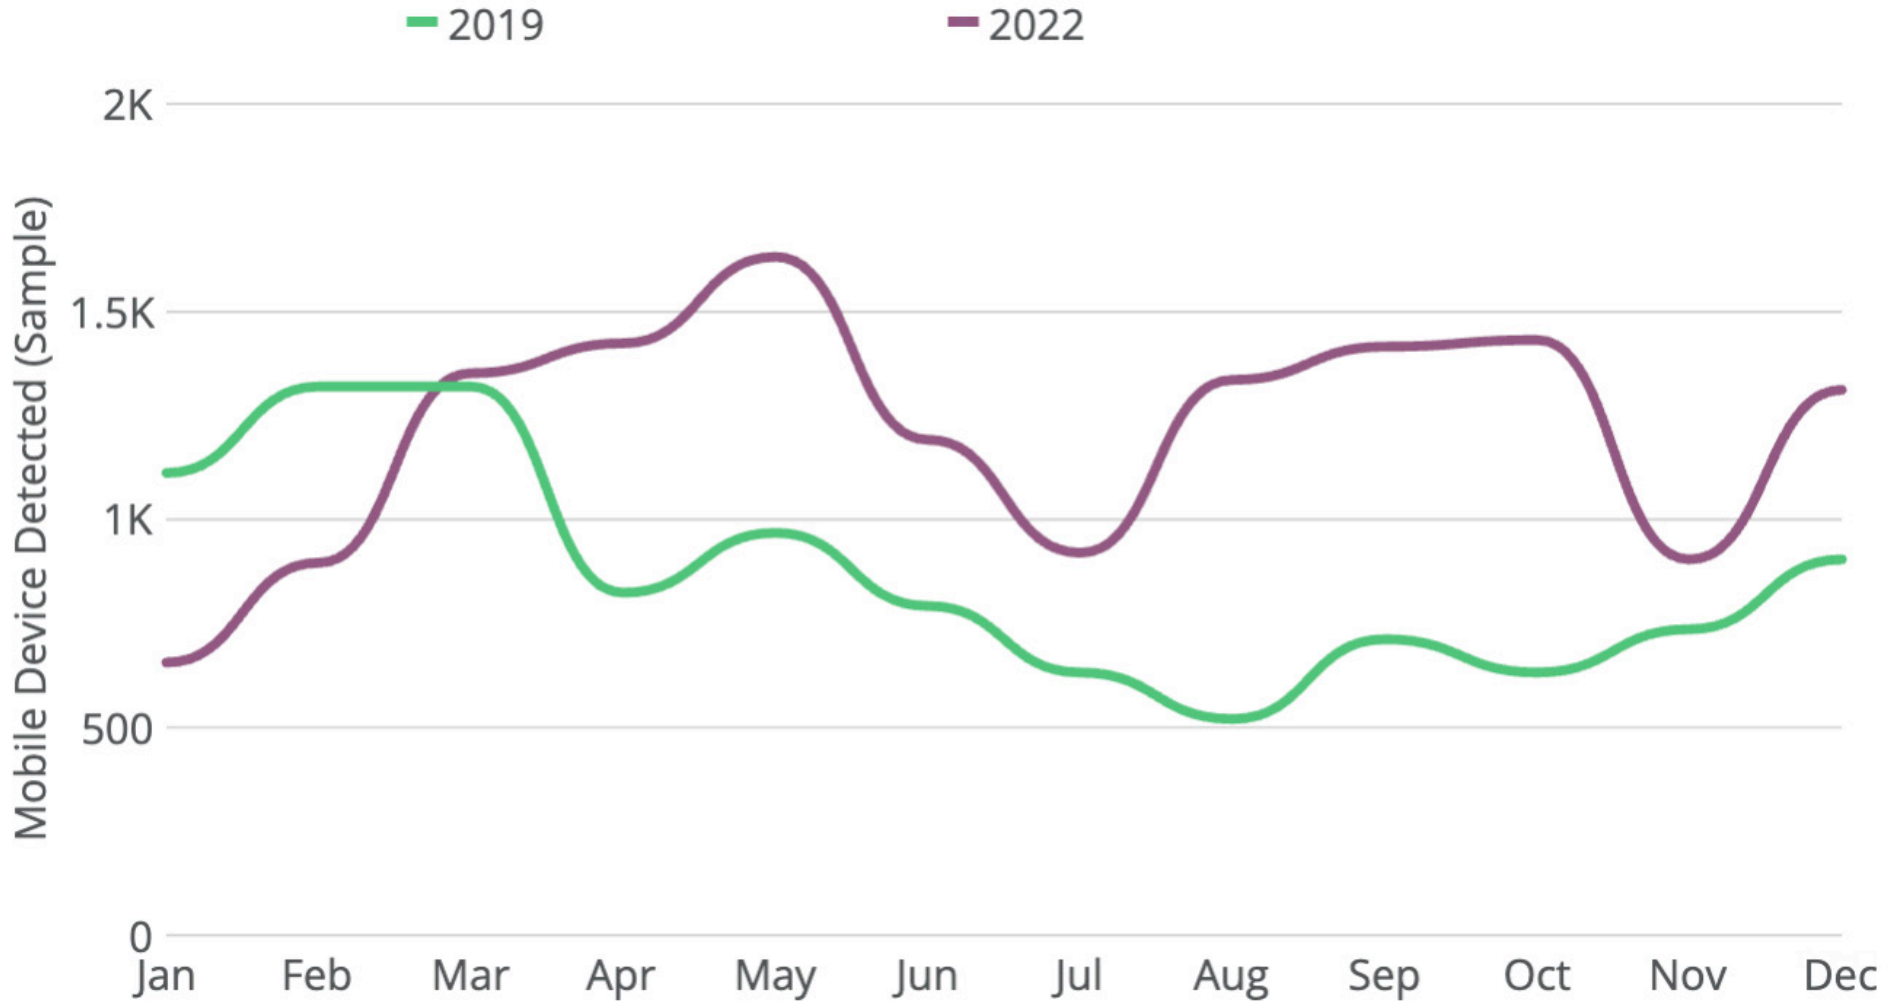

2022 VISITATION SUMMARY

TRIPS TO SANTA CRUZ COUNTY BY MONTH

Source: Near

2022 VISITATION SUMMARY

TOP ORIGIN MARKETS FOR OVERNIGHT STAYS | SANTA CRUZ COUNTY

Origin DMA	Visitor Share	Repeat Visitor Ratio	Average Time in Destination
Phoenix, AZ	33%	79%	4.3
Tucson (Sierra Vista), AZ	14%	87%	4.2
Albuquerque-Santa Fe, NM	8%	61%	7.2
Las Vegas, NV	7%	53%	7.6
Los Angeles, CA	3%	40%	6.6
Denver, CO	2%	34%	6.3
Salt Lake City, UT	1%	39%	6.8
Dallas-Ft. Worth, TX	1%	40%	6.2
El Paso, TX	1%	56%	6.4