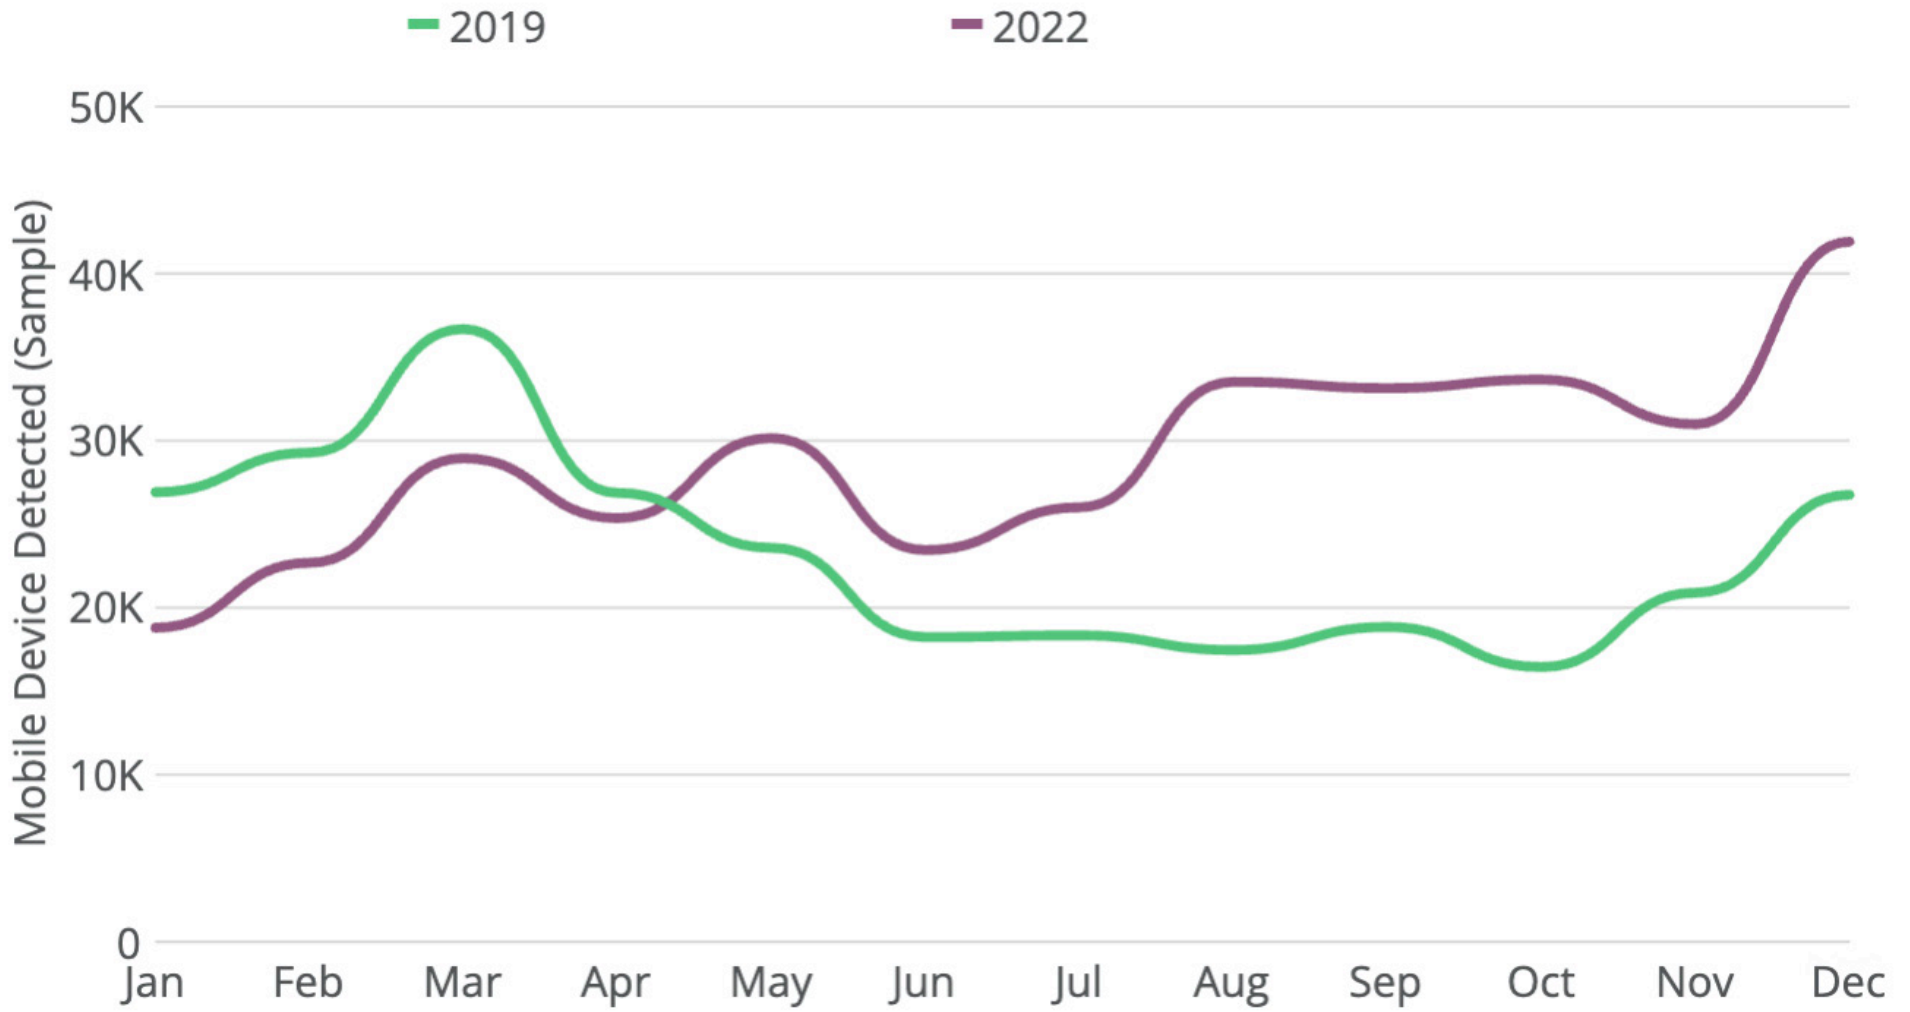

2022 VISITATION SUMMARY

TRIPS TO PIMA COUNTY BY MONTH

Source: Near

2022 VISITATION SUMMARY

TOP ORIGIN MARKETS FOR OVERNIGHT STAYS | PIMA COUNTY

Origin DMA	Visitor Share	Repeat Visitor Ratio	Average Time in Destination
Phoenix, AZ	33%	79%	4.3
Tucson (Sierra Vista), AZ	14%	87%	4.2
Albuquerque-Santa Fe, NM	8%	61%	7.2
Las Vegas, NV	7%	53%	7.6
Los Angeles, CA	3%	40%	6.6
Denver, CO	2%	34%	6.3
Salt Lake City, UT	1%	39%	6.8
Dallas-Ft. Worth, TX	1%	40%	6.2
El Paso, TX	1%	56%	6.4