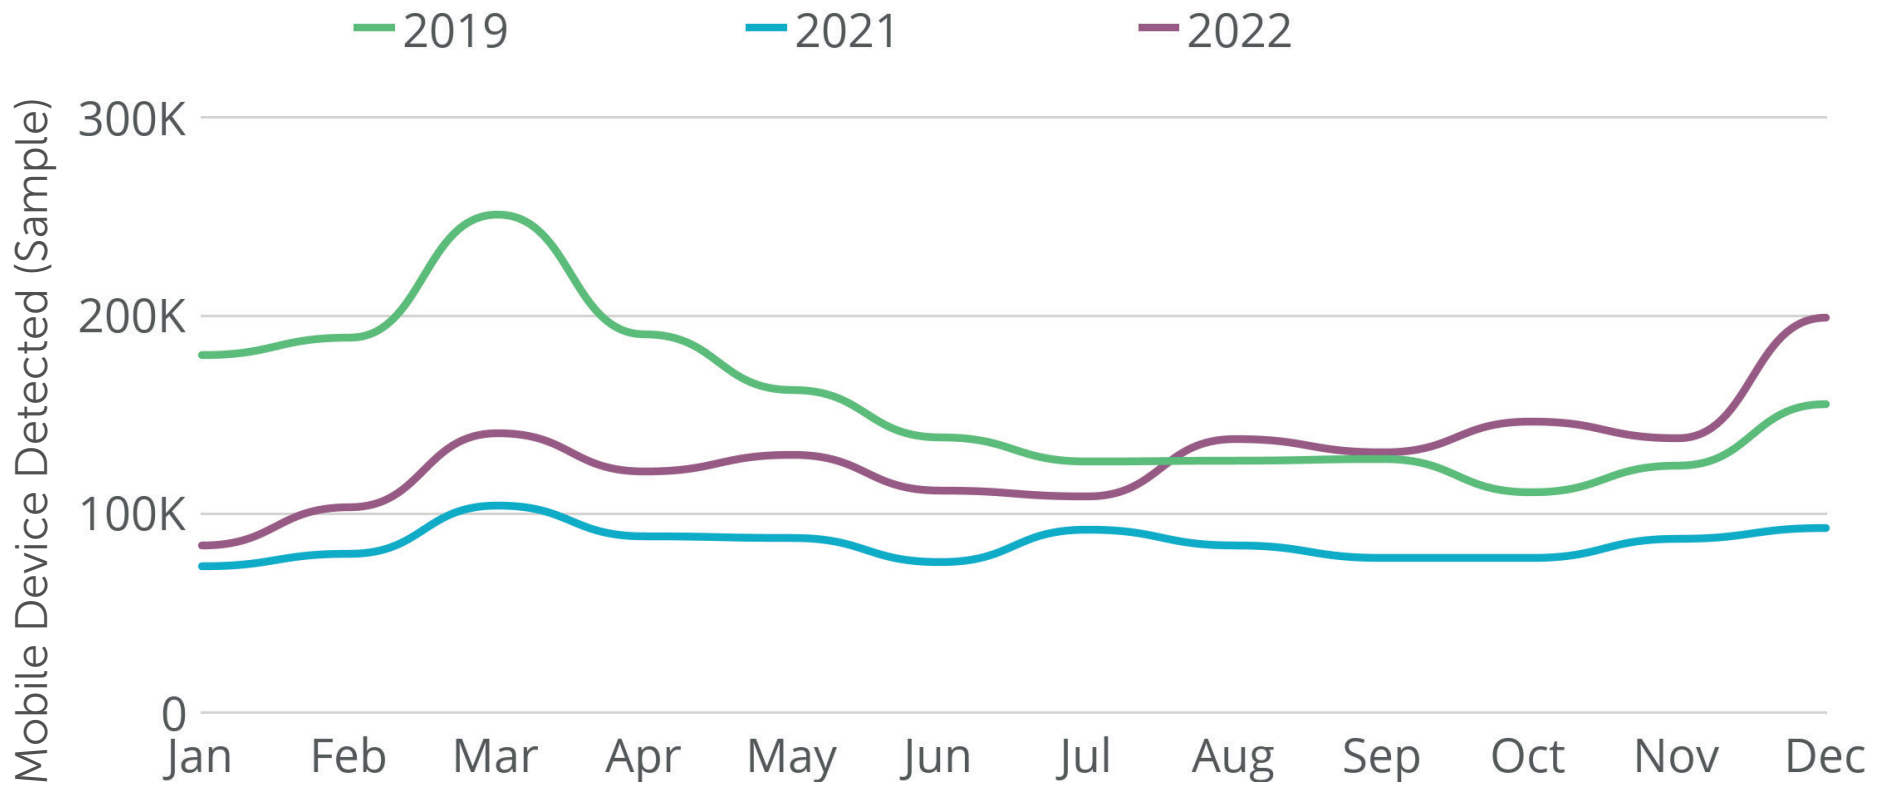

# 2022 VISITATION SUMMARY

## TRIPS TO MARICOPA COUNTY BY MONTH

## TOP ORIGIN MARKETS FOR OVERNIGHT STAYS | MARICOPA COUNTY

Origin DMA	% Total Visitation	Repeat Visitor Ratio	Average Time in Destination
Phoenix, AZ	22%	88%	3.5
Tucson (Sierra Vista), AZ	12%	83%	3.3
Los Angeles, CA	7%	42%	5.8
Albuquerque-Santa Fe, NM	4%	53%	6.1
Denver, CO	3%	30%	5.4
Yuma, AZ-El Centro, CA	2%	79%	3.3
Las Vegas, NV	2%	44%	5.8
Salt Lake City, UT	2%	42%	6.0
El Paso, TX	2%	54%	6.2
Chicago, IL	2%	23%	5.6