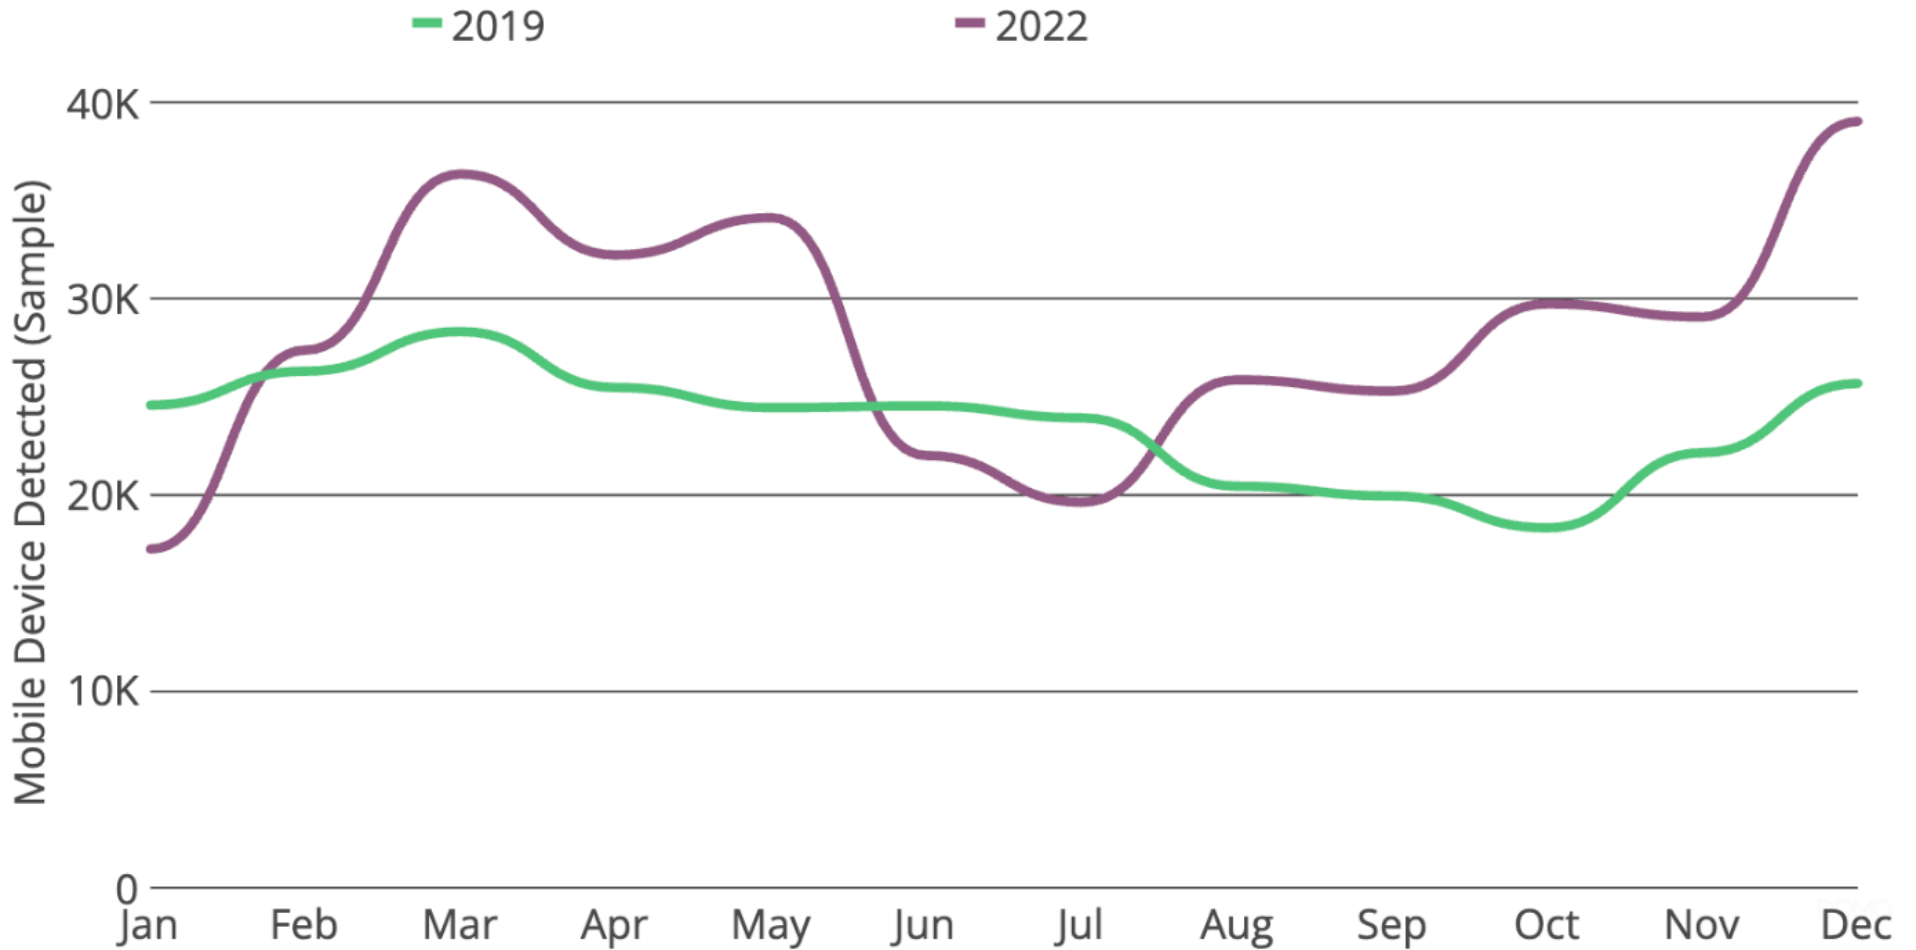

# 2022 VISITATION SUMMARY

## TRIPS TO MOHAVE COUNTY BY MONTH

Source: Near

## TOP ORIGIN MARKETS FOR OVERNIGHT STAYS | MOHAVE COUNTY

Origin DMA	Visitor Share	Repeat Visitor Ratio	Average Time in Destination
Phoenix, AZ	60%	84%	5.0
Las Vegas, NV	7%	78%	4.2
Los Angeles, CA	7%	50%	5.3
Salt Lake City, UT	4%	56%	5.1
Palm Springs, CA	2%	46%	5.4
Albuquerque-Santa Fe, NM	1%	53%	6.9
Tucson (Sierra Vista), AZ	1%	57%	6.7
Denver, CO	1%	38%	6.6
San Diego, CA	1%	40%	5.6
Dallas-Ft. Worth, TX	1%	40%	6.7