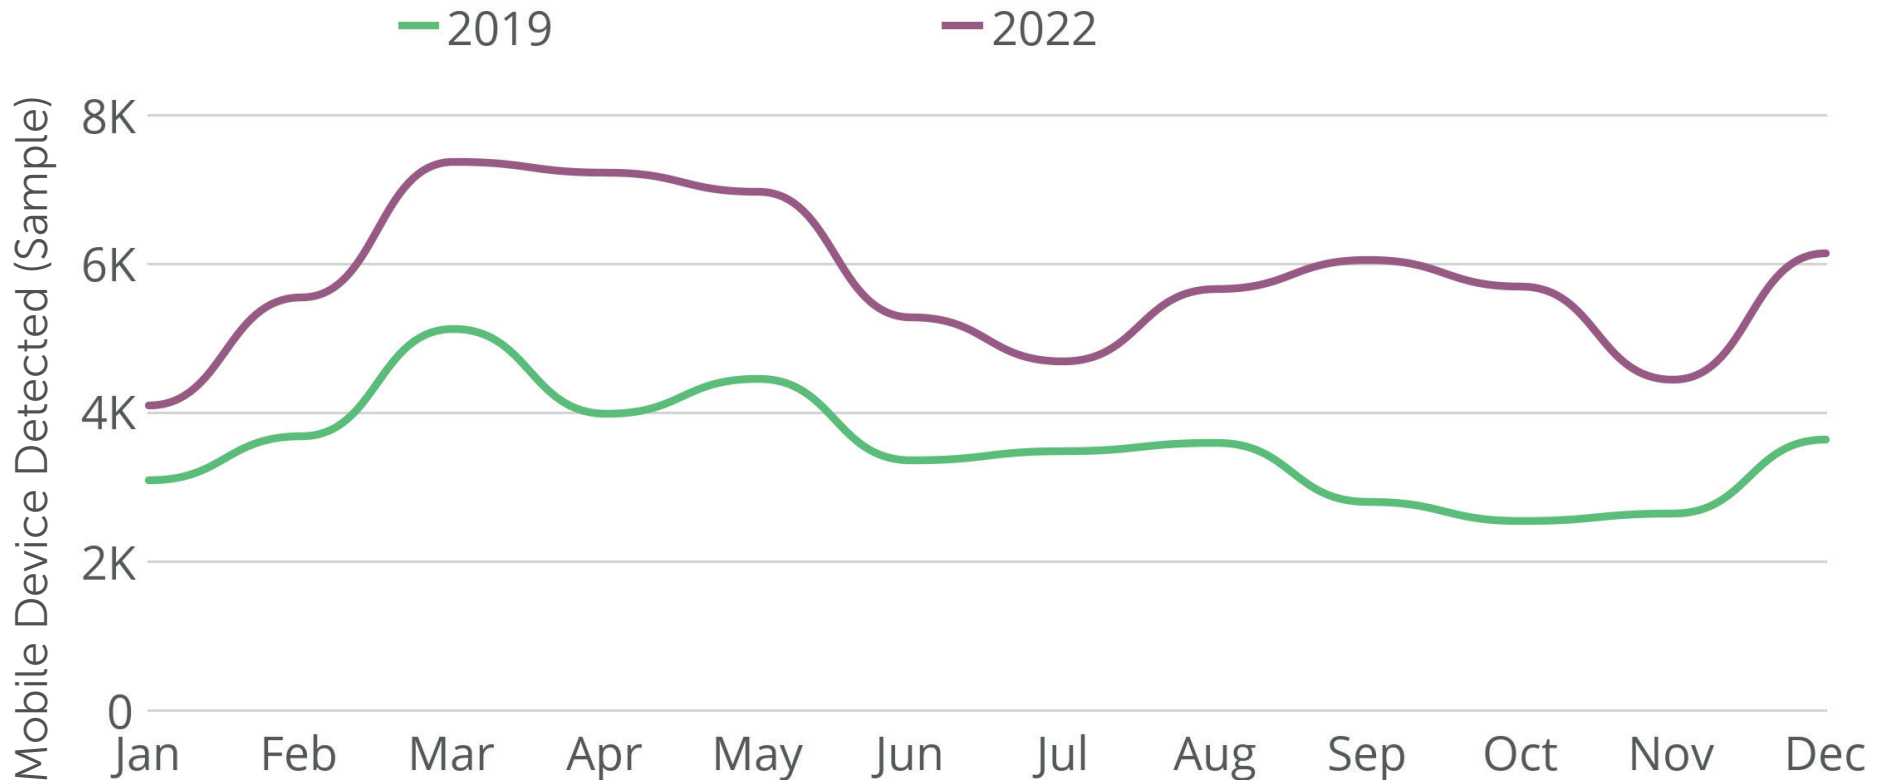

2022 VISITATION SUMMARY

TRIPS TO GILA COUNTY BY MONTH

2022 VISITATION SUMMARY

TOP ORIGIN MARKETS FOR OVERNIGHT STAYS | GILA COUNTY

Origin DMA	% Total Visitation	Repeat Visitor Ratio	Average Time in Destination
Phoenix, AZ	67%	79%	3.8
Tucson (Sierra Vista), AZ	5%	85%	3.5
Los Angeles, CA	5%	41%	6.7
Albuquerque-Santa Fe, NM	3%	76%	5.1
Salt Lake City, UT	1%	34%	6.3
Las Vegas, NV	1%	43%	6.9
San Diego, CA	1%	51%	6.8
Denver, CO	1%	49%	6.9
Shreveport, LA	1%	67%	8.0
Palm Springs, CA	1%	33%	7.4