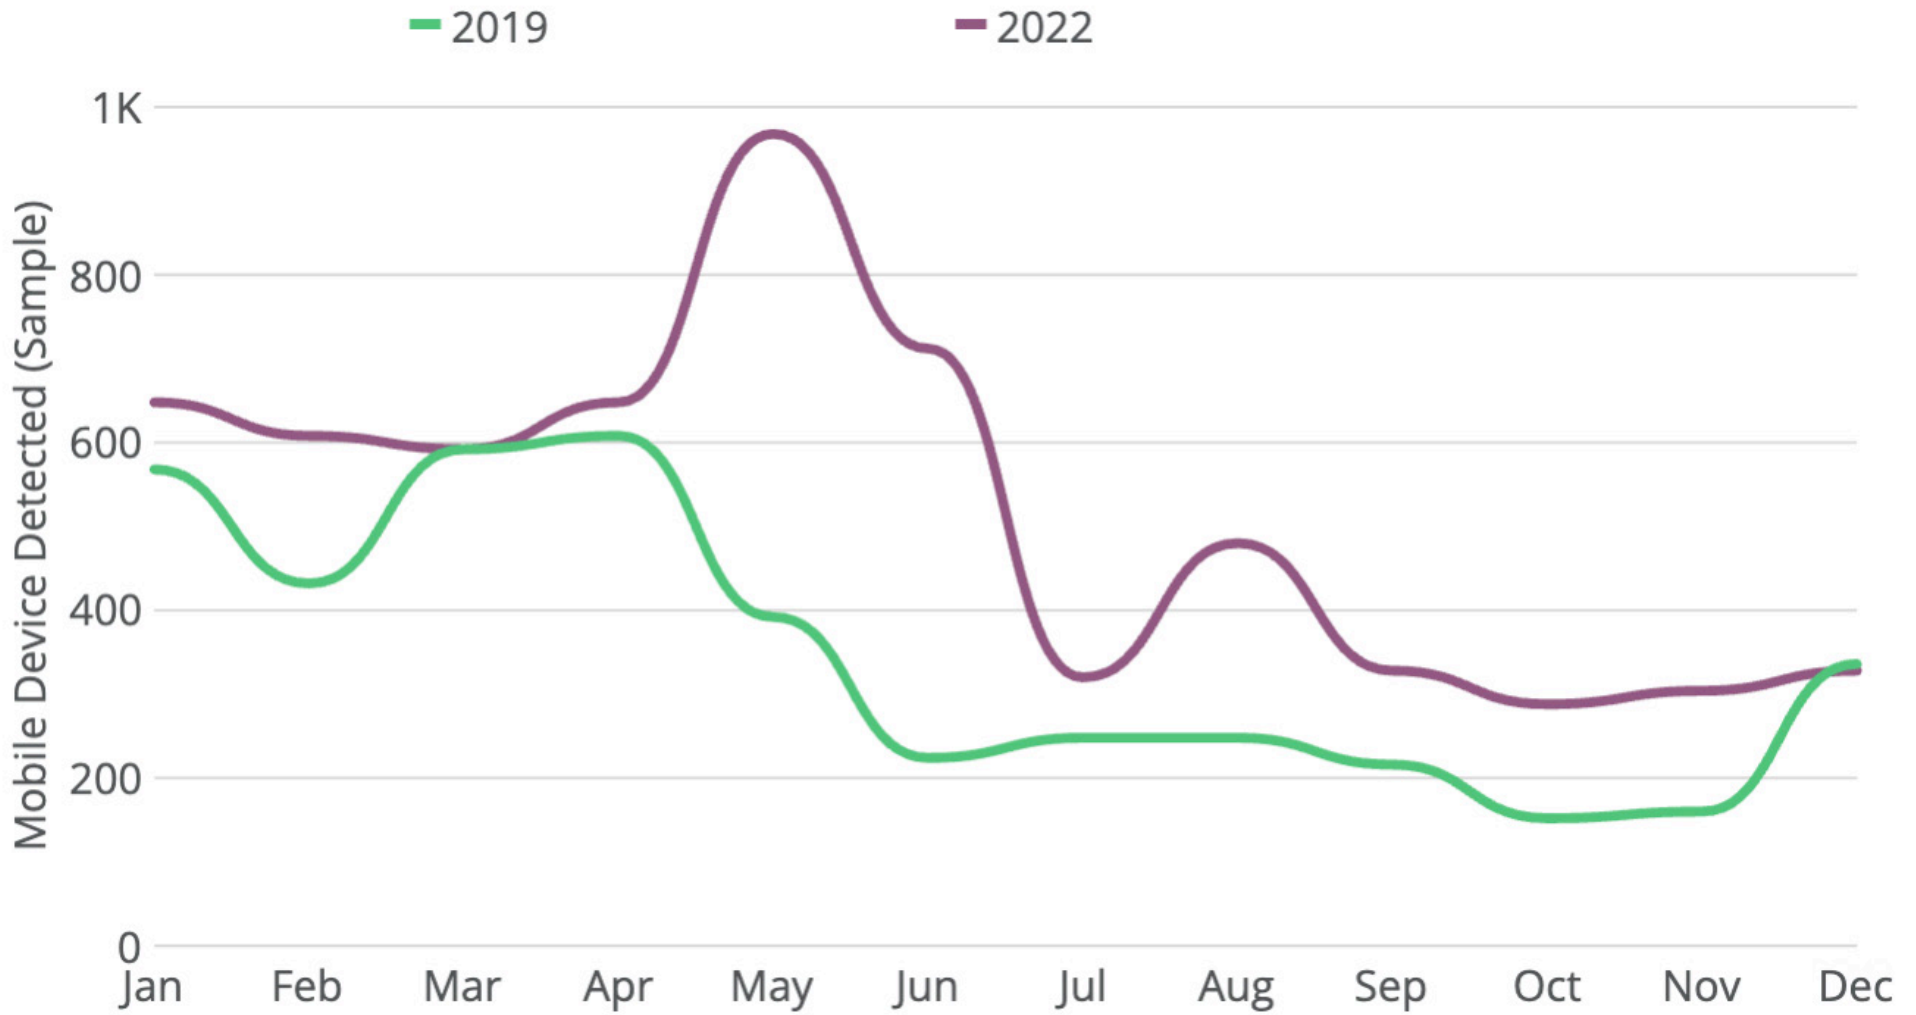

2022 VISITATION SUMMARY

TRIPS TO GREENLEE COUNTY BY MONTH

Source: Near

2022 VISITATION SUMMARY

TOP ORIGIN MARKETS FOR OVERNIGHT STAYS | GREENLEE COUNTY

Origin DMA	Visitor Share	Repeat Visitor Ratio	Average Time in Destination
Phoenix, AZ	37%	74%	4.0
San Diego, CA	7%	69%	3.6
Los Angeles, CA	7%	43%	6.5
Yuma, AZ-El Centro, CA	4%	77%	4.0
Tucson (Sierra Vista), AZ	3%	61%	5.9
Palm Springs, CA	3%	73%	4.2
Las Vegas, NV	1%	55%	6.1
Salt Lake City, UT	1%	50%	6.5
Albuquerque-Santa Fe, NM	1%	62%	6.6