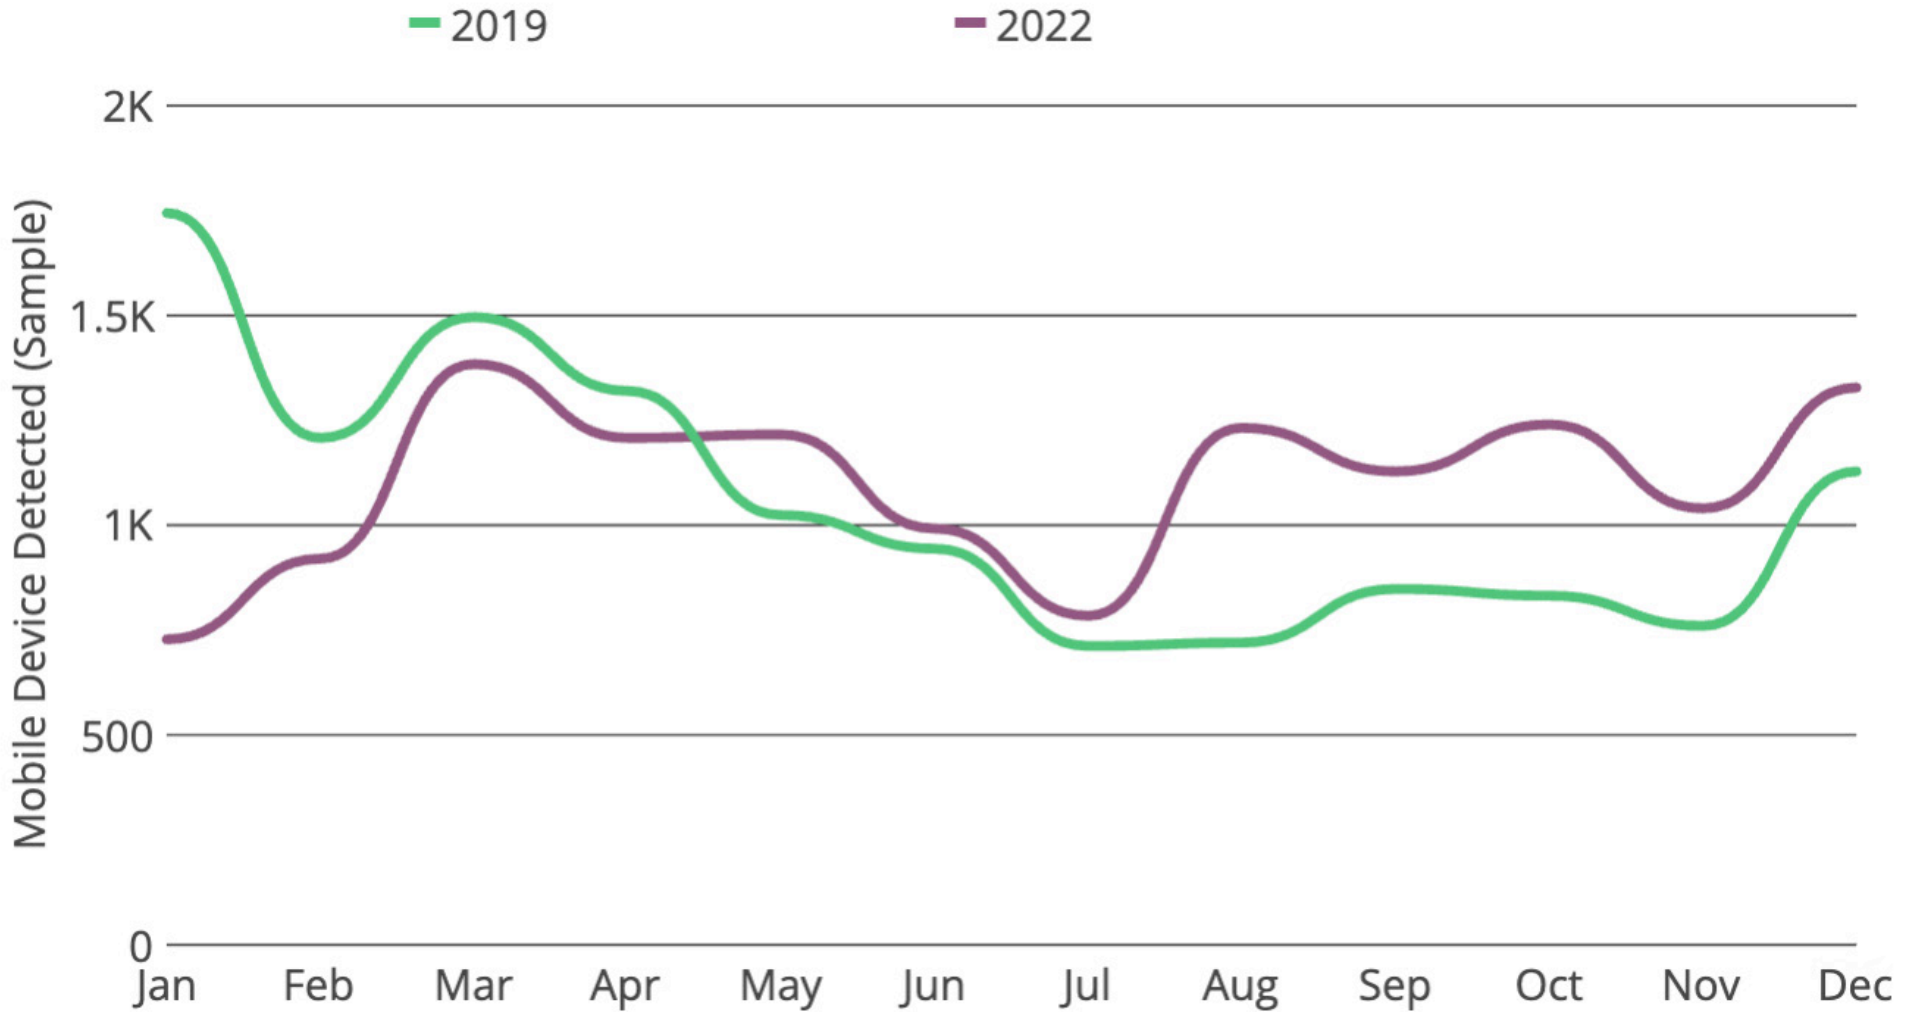

2022 VISITATION SUMMARY

TRIPS TO GRAHAM COUNTY BY MONTH

Source: Near

2022 VISITATION SUMMARY

TOP ORIGIN MARKETS FOR OVERNIGHT STAYS | GRAHAM COUNTY

Origin DMA	Visitor Share	Repeat Visitor Ratio	Average Time in Destination
Tucson (Sierra Vista), AZ	36%	85%	4.4
Phoenix, AZ	32%	81%	4.2
Albuquerque-Santa Fe, NM	8%	87%	5.0
Idaho Falls-Pocatello, ID	3%	41%	7.2
Shreveport, LA	3%	39%	7.3
Las Vegas, NV	2%	77%	6.7
Salt Lake City, UT	1%	43%	7.8
Denver, CO	1%	35%	6.0
Los Angeles, CA	1%	44%	5.2
Dallas-Ft. Worth, TX	1%	60%	7.7