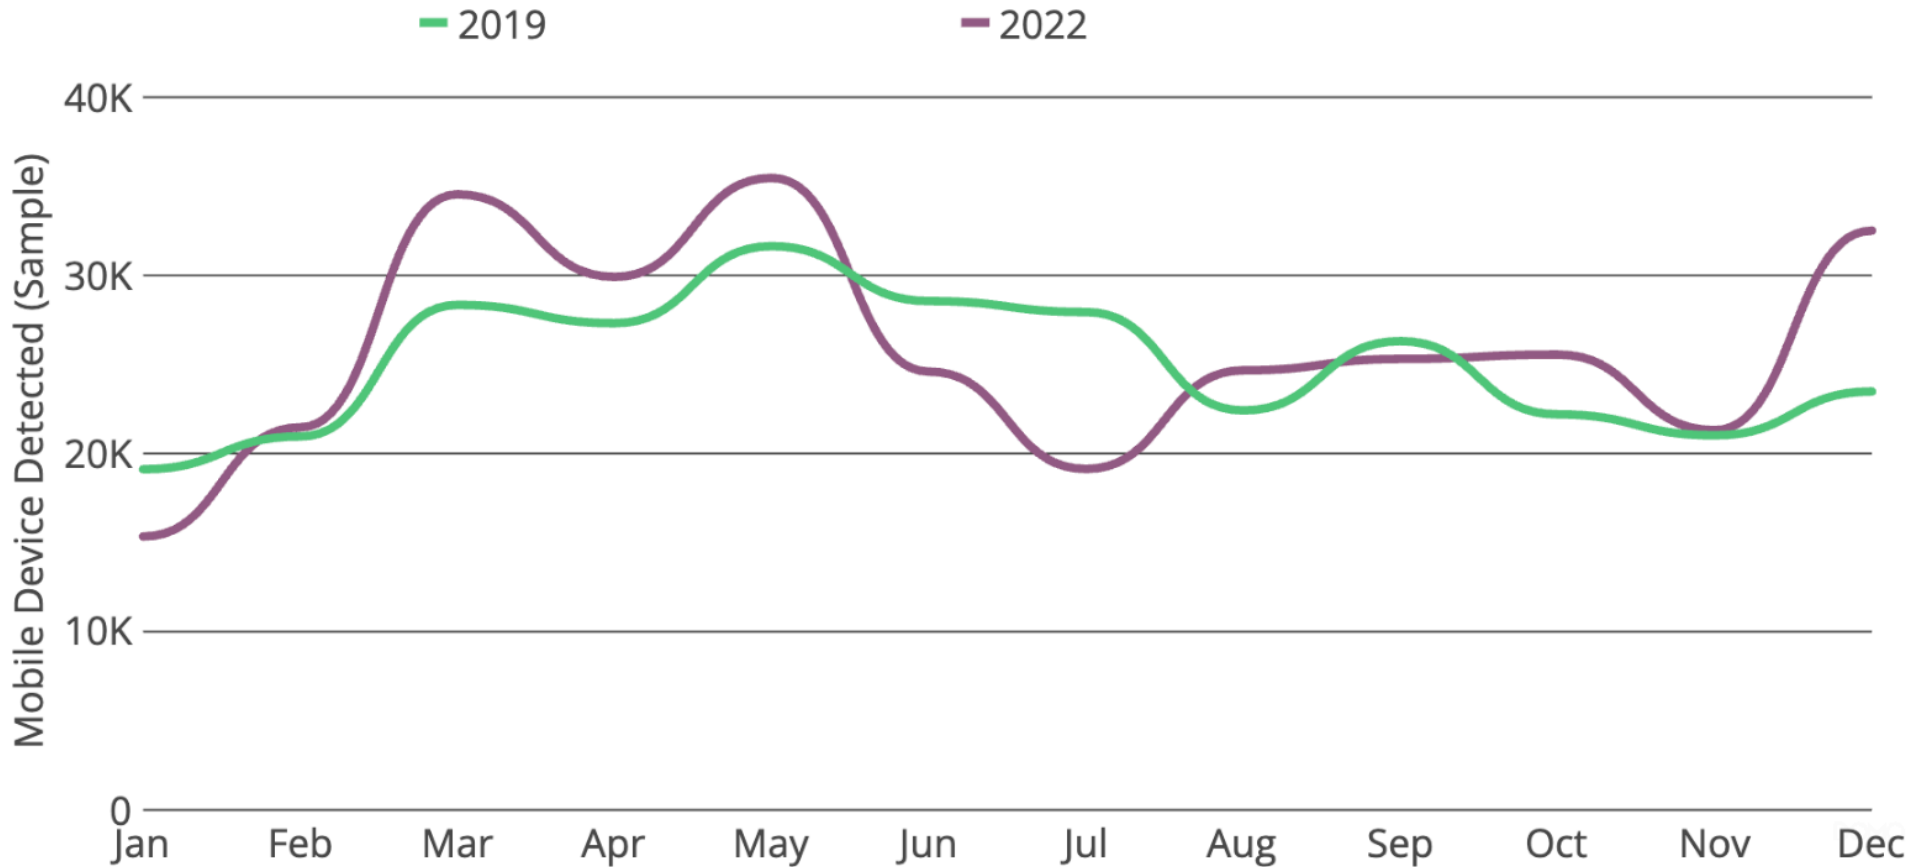

2022 VISITATION SUMMARY

TRIPS TO COCONINO COUNTY BY MONTH

Source: Near

2022 VISITATION SUMMARY

TOP ORIGIN MARKETS FOR OVERNIGHT STAYS | COCONINO COUNTY

Origin DMA	Visitor Share	Repeat Visitor Ratio	Average Time in Destination
Phoenix, AZ	61%	81%	4.6
Salt Lake City, UT	3%	65%	4.4
Albuquerque-Santa Fe, NM	3%	66%	5.2
Los Angeles, CA	3%	50%	5.8
Las Vegas, NV	1%	64%	4.0
Denver, CO	1%	55%	5.7
Tucson (Sierra Vista), AZ	1%	56%	5.7
Dallas-Ft. Worth, TX	1%	49%	5.5
Atlanta, GA	1%	53%	6.0
Chicago, IL	1%	59%	5.7