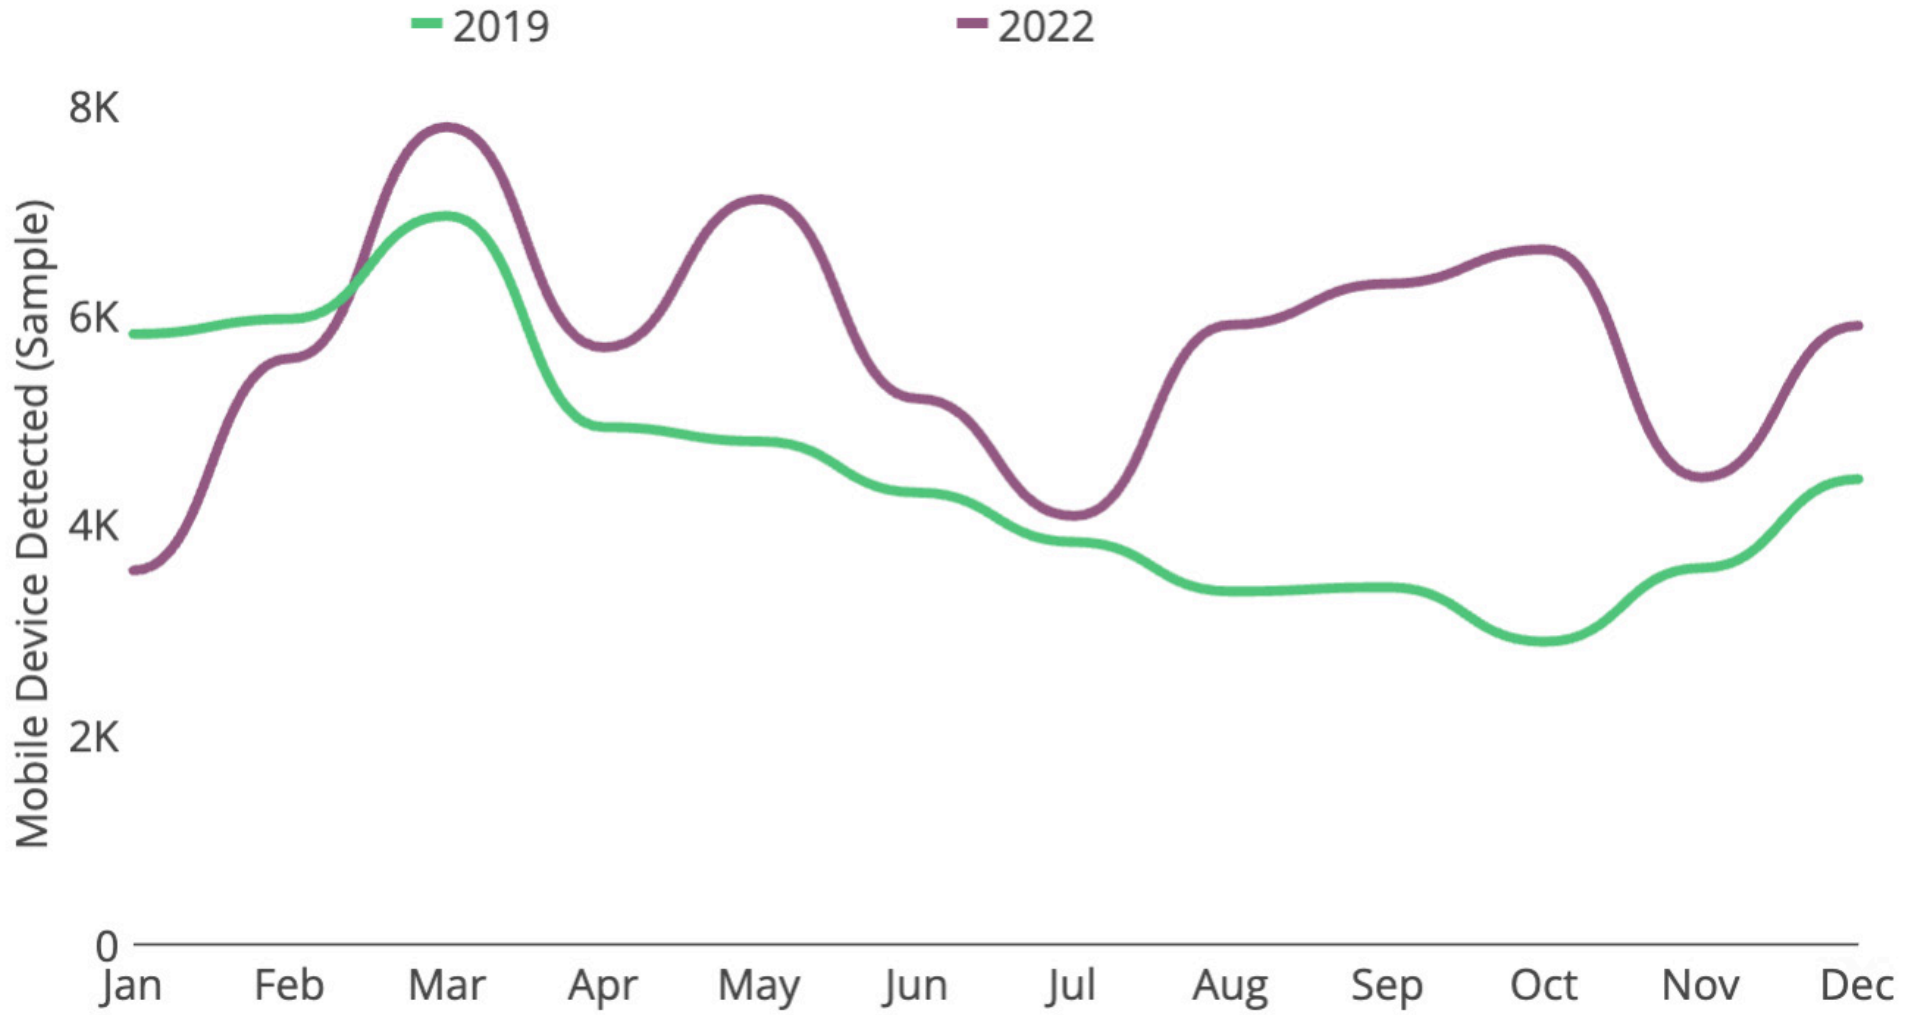

2022 VISITATION SUMMARY

TRIPS TO COCHISE COUNTY BY MONTH

Source: Near

2022 VISITATION SUMMARY

TOP ORIGIN MARKETS FOR OVERNIGHT STAYS | COCHISE COUNTY

Origin DMA	% Total Visitation	Repeat Visitor Ratio	Average Time in Destination
Tucson (Sierra Vista), AZ	30%	81%	4.2
Phoenix, AZ	24%	80%	4.6
El Paso, TX	3%	73%	4.9
Albuquerque-Santa Fe, NM	3%	71%	6.1
Dallas-Ft. Worth, TX	3%	48%	7.5
Los Angeles, CA	2%	51%	7.2
Las Vegas, NV	1%	52%	7.4
Houston, TX	1%	58%	6.9
San Antonio, TX	1%	40%	7.0
Denver, CO	1%	38%	7.0