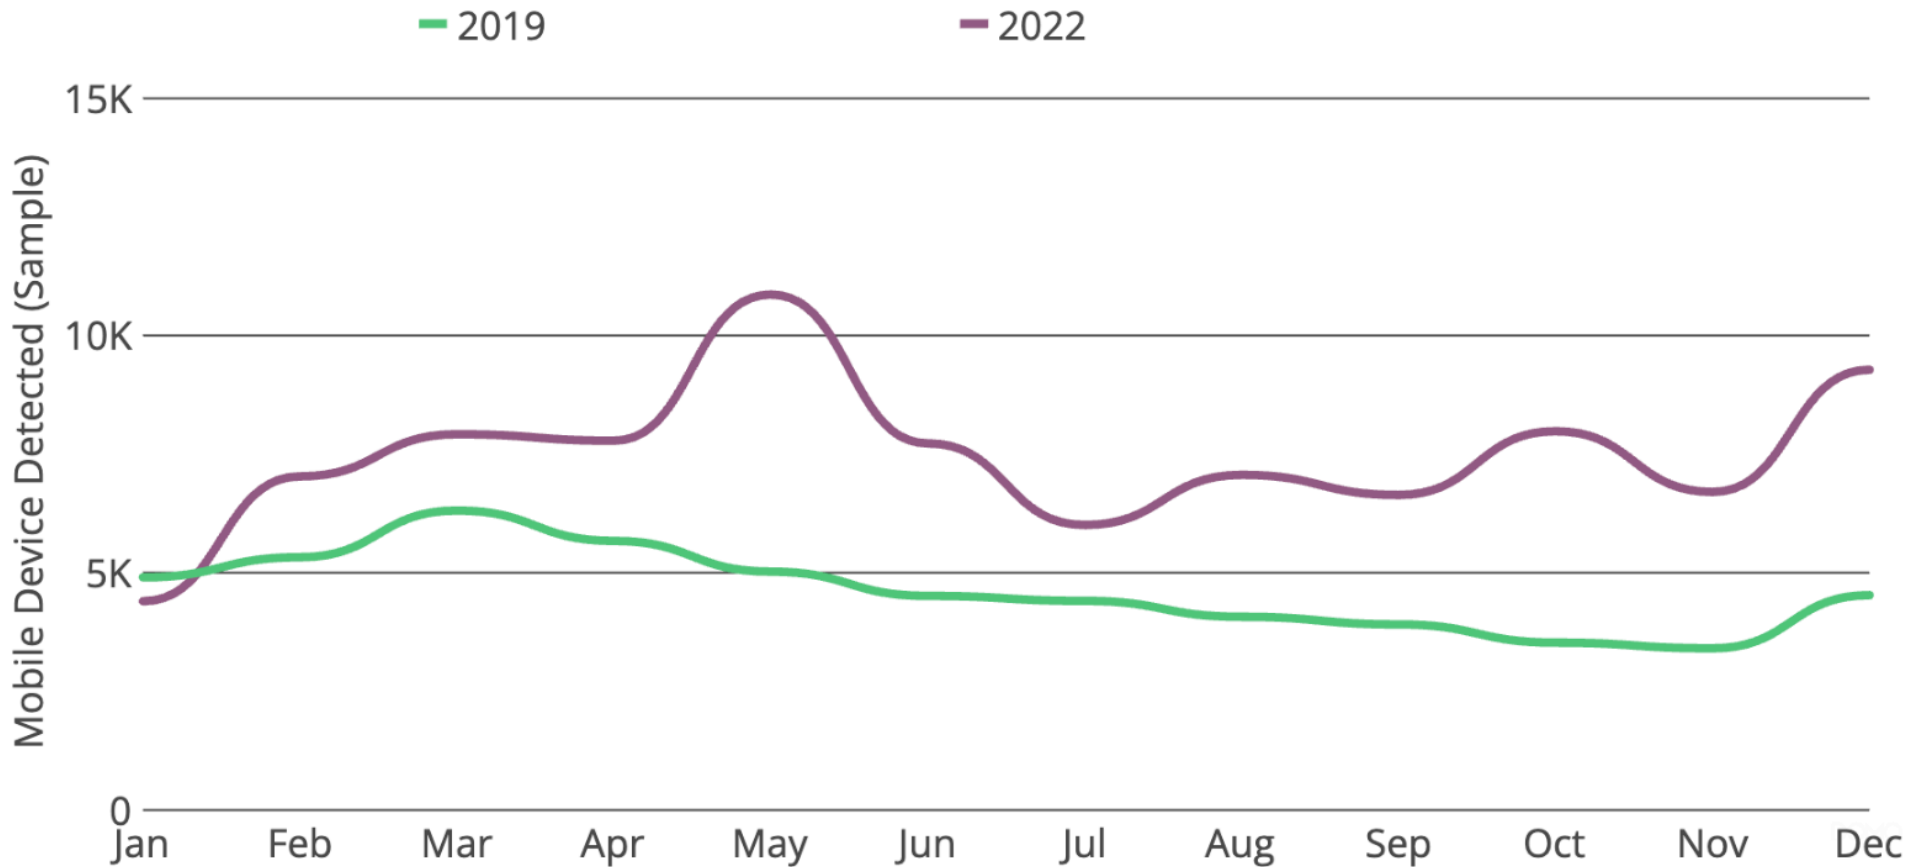

2022 VISITATION SUMMARY

TRIPS TO APACHE COUNTY BY MONTH

2022 VISITATION SUMMARY

TOP ORIGIN MARKETS FOR OVERNIGHT STAYS | APACHE COUNTY

Origin DMA	% Total Visitation	Repeat Visitor Ratio	Average Time in Destination
Albuquerque-Santa Fe, NM	41%	88%	4.9
Phoenix, AZ	33%	86%	4.9
Salt Lake City, UT	2%	66%	6.1
Dallas-Ft. Worth, TX	1%	42%	7.8
Tucson (Sierra Vista), AZ	1%	57%	6.7
Denver, CO	1%	55%	7.0
Los Angeles, CA	1%	61%	7.7
Oklahoma City, OK	1%	55%	7.7
Amarillo, TX	1%	56%	7.4
Las Vegas, NV	1%	54%	7.6