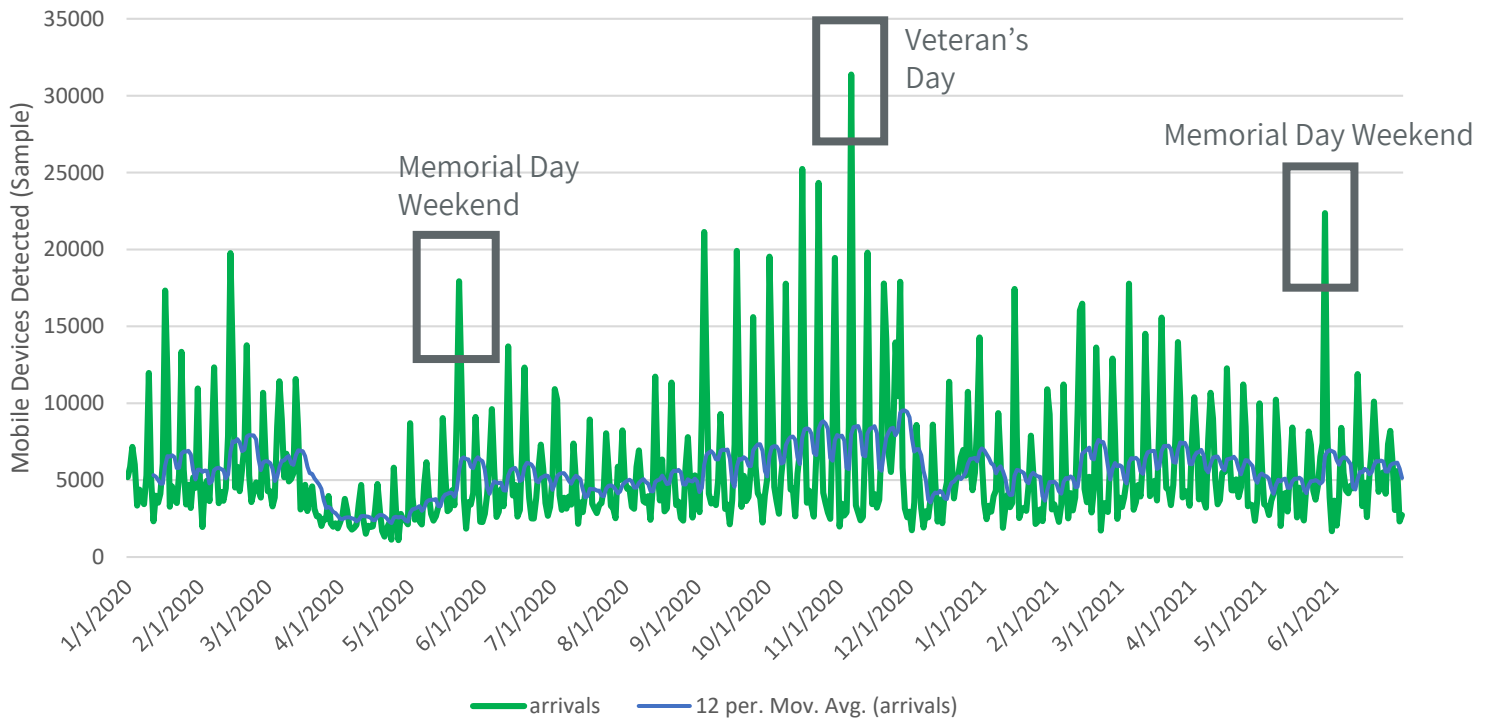

Yuma County Visitation Data 2021

Trips by Arrival County Over Time

Top Origin Markets for Overnight Stays

Time Period: 1/1/2021 - 6/30/2021.

Origin DMA	Visitor Share	Repeat Visit Ratio	Average Time in Destination
San Diego	27.9%	35%	2 Days, 14 Hours, 50 Minutes
Phoenix	21.5%	35%	1 Day, 4 Hours, 17 Minutes
Los Angeles	13.3%	35%	1 Day, 17 Hours, 59 Minutes
Yuma/El Centro	6.9%	59%	2 Days, 1 Hour, 59 Minutes
Tucson/Sierra Vista	6.0%	49%	1 Day, 7 Hours, 32 Minutes
Sacramento/Stockton/Modesto	1.6%	16%	1 Day, 19 Hours, 53 Minutes
Las Vegas	1.4%	26%	1 Day, 18 Hours, 6 Minutes
Salt Lake City	1.3%	26%	2 Days, 36 Minutes
Fresno/Visalia	1.3%	42%	1 Day, 14 Hours, 59 Minutes
Palm Springs	1.0%	35%	1 Day, 50 Minutes