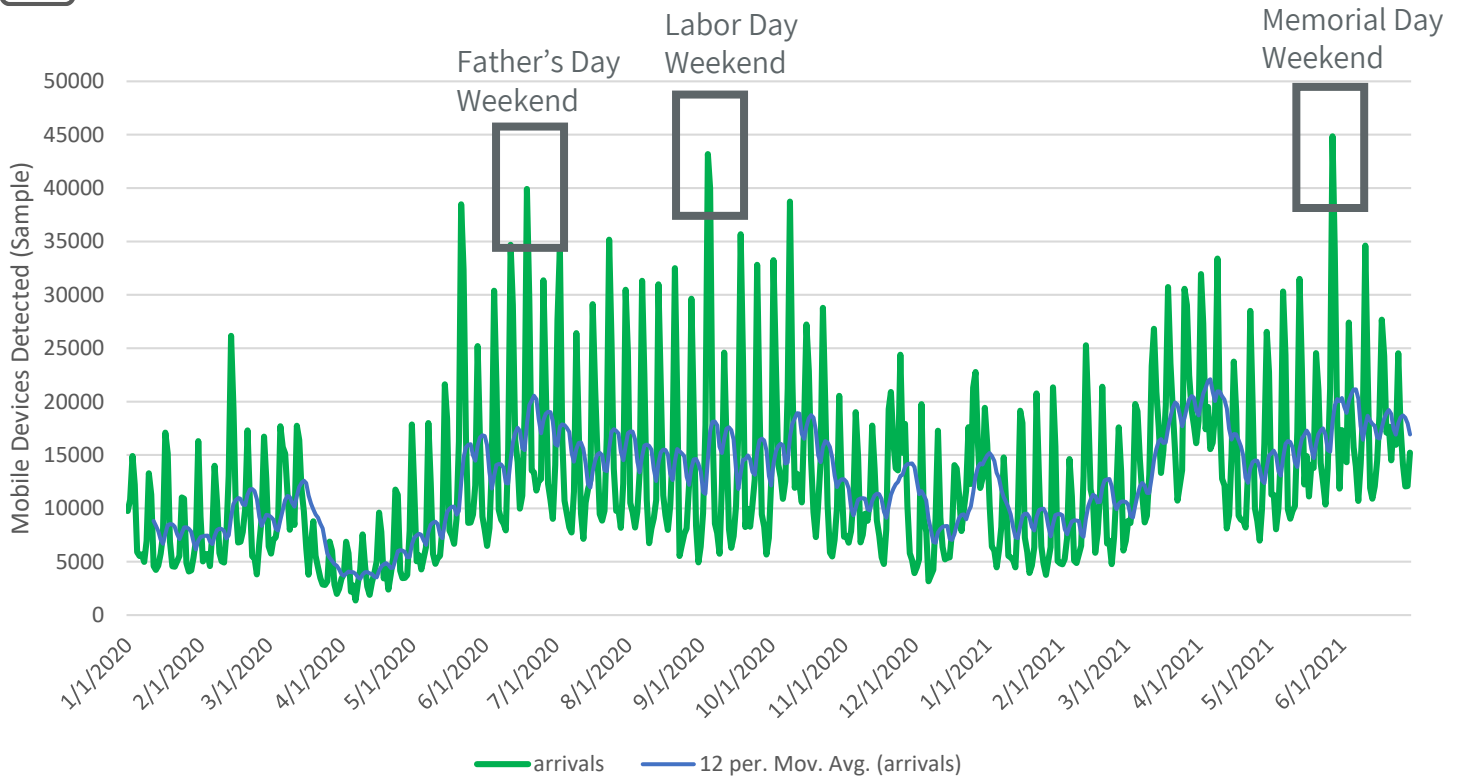

Yavapai County Visitation Data 2021

Trips by Arrival County Over Time

Top Origin Markets for Overnight Stays

Time Period: 1/1/2021 - 6/30/2021.

Origin DMA	Visitor Share	Repeat Visit Ratio	Average Time in Destination
Phoenix	33.3%	34%	1 Day, 21 Hours, 3 Minutes
Los Angeles	11.0%	21%	2 Days, 16 Hours, 45 Minutes
San Diego	8.6%	30%	2 Days, 15 Hours, 46 Minutes
Tucson/Sierra Vista	3.7%	21%	2 Days, 7 Hours, 36 Minutes
Salt Lake City	2.8%	16%	3 Days, 2 Hours, 5 Minutes
Albuquerque/ Santa Fe	2.2%	24%	2 Days, 17 Hours, 9 Minutes
Las Vegas	1.9%	15%	2 Days, 5 Hours, 30 Minutes
Chicago	1.8%	3%	4 Days, 20 Hours, 56 Minutes
Minneapolis/ Saint Paul	1.7%	1%	5 Days, 8 Minutes
Seattle/Tacoma	1.4%	2%	4 Days, 16 Hours, 56 Minutes