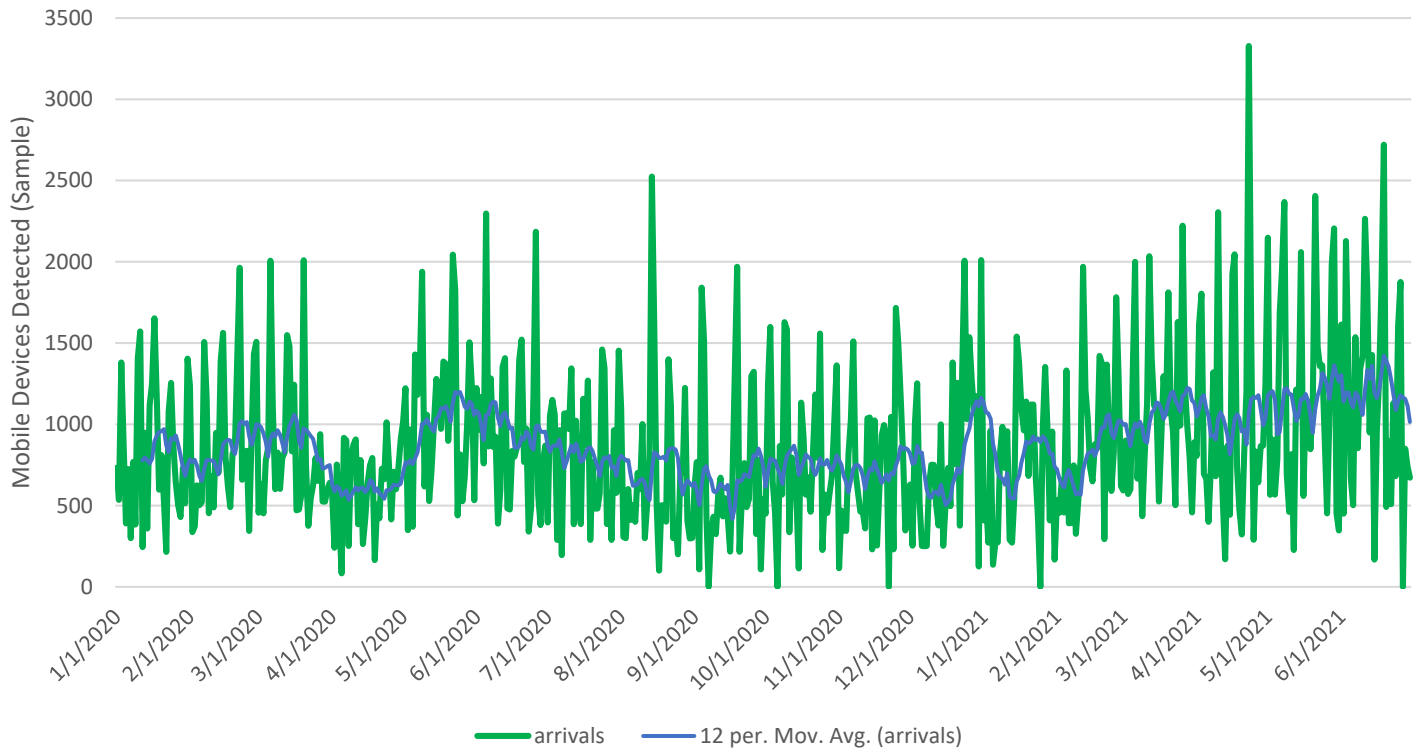

# Santa Cruz County Visitation Data 2021

Trips by Arrival County Over Time

## Top Origin Markets for Overnight Stays

Time Period: 1/1/2021 - 6/30/2021.

Origin DMA	Visitor Share	Repeat Visit Ratio	Average Time in Destination
Phoenix	21.6%	33%	1 Day, 10 Hours, 32 Minutes
Los Angeles	14.0%	48%	1 Day, 1 Hour, 37 Minutes
Tucson/Sierra Vista	10.6%	49%	1 Day, 4 Hours, 27 Minutes
Reno	4.1%	20%	2 Days, 12 Hours, 49 Minutes
Sacramento/Stockton/Modesto	3.9%	45%	1 Day, 17 Hours, 57 Minutes
El Paso	3.7%	34%	1 Day, 17 Hours, 58 Minutes
Fresno/Visalia	3.4%	54%	1 Day, 7 Hours, 42 Minutes
Portland-Or	2.3%	7%	3 Days, 15 Minutes
Salt Lake City	1.8%	27%	1 Day, 23 Hours, 45 Minutes
Albuquerque/Santa Fe	1.7%	28%	2 Days, 6 Hours, 15 Minutes