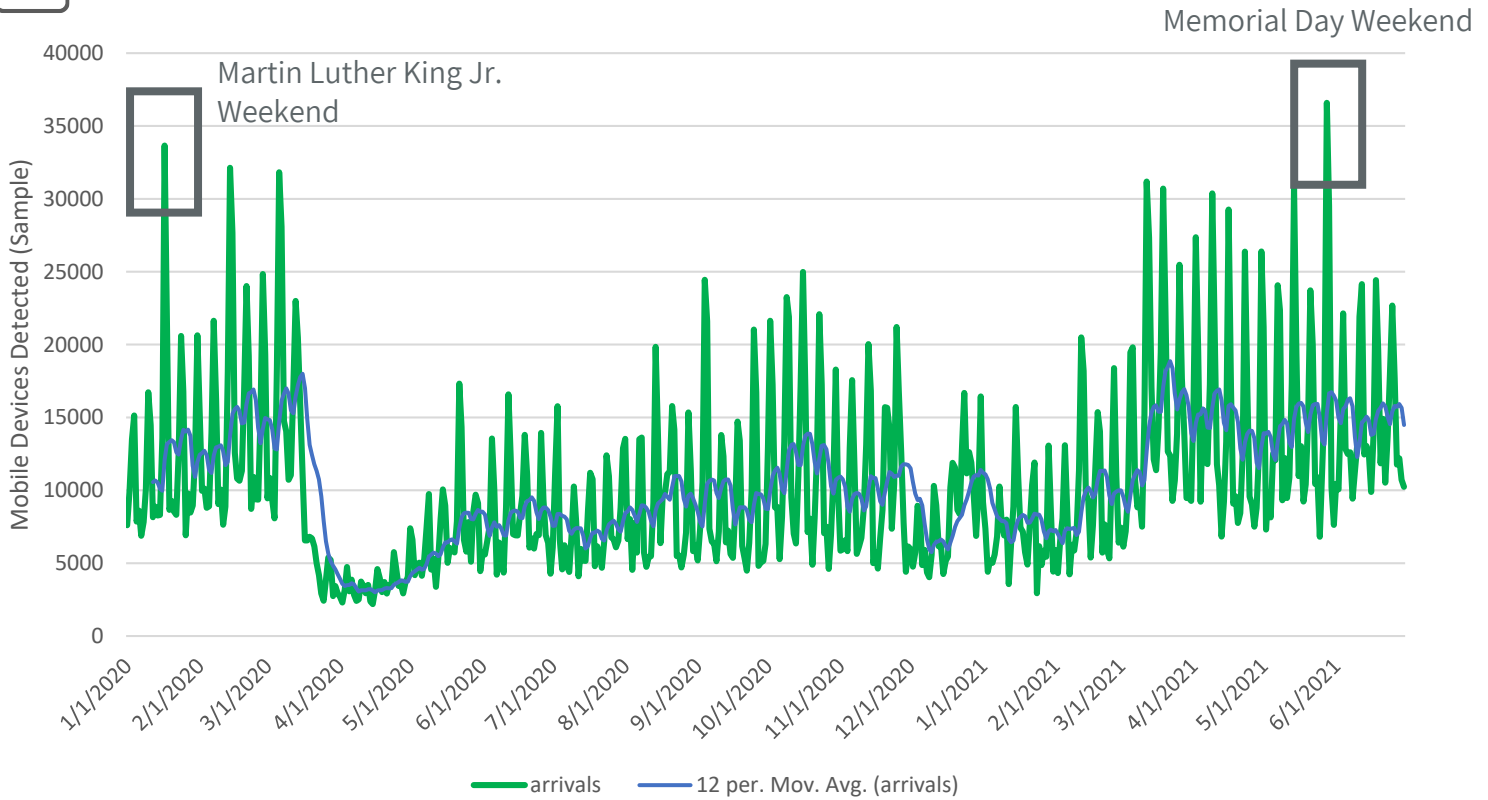

# Pima County Visitation Data 2021

## Trips by Arrival County Over Time

## Top Origin Markets for Overnight Stays

Time Period: 1/1/2021 - 6/30/2021.

Origin DMA	Visitor Share	Repeat Visit Ratio	Average Time in Destination
Phoenix	30.4%	38%	1 Day, 12 Hours, 58 Minutes
Los Angeles	10.8%	35%	1 Day, 20 Hours, 24 Minutes
Tucson/Sierra Vista	9.7%	56%	1 Day, 8 Hours, 26 Minutes
El Paso	3.7%	23%	2 Days, 2 Hours, 25 Minutes
Sacramento/Stockton/Modesto	2.7%	38%	1 Day, 19 Hours, 45 Minutes
Albuquerque/Santa Fe	2.3%	30%	2 Days, 14 Hours, 42 Minutes
Denver	2.3%	8%	3 Days, 23 Hours, 41 Minutes
San Francisco/Oakland/San Jose	2.1%	15%	2 Days, 16 Hours, 53 Minutes
San Diego	1.8%	19%	2 Days, 18 Hours, 53 Minutes
Las Vegas	1.8%	30%	1 Day, 20 Hours, 42 Minutes