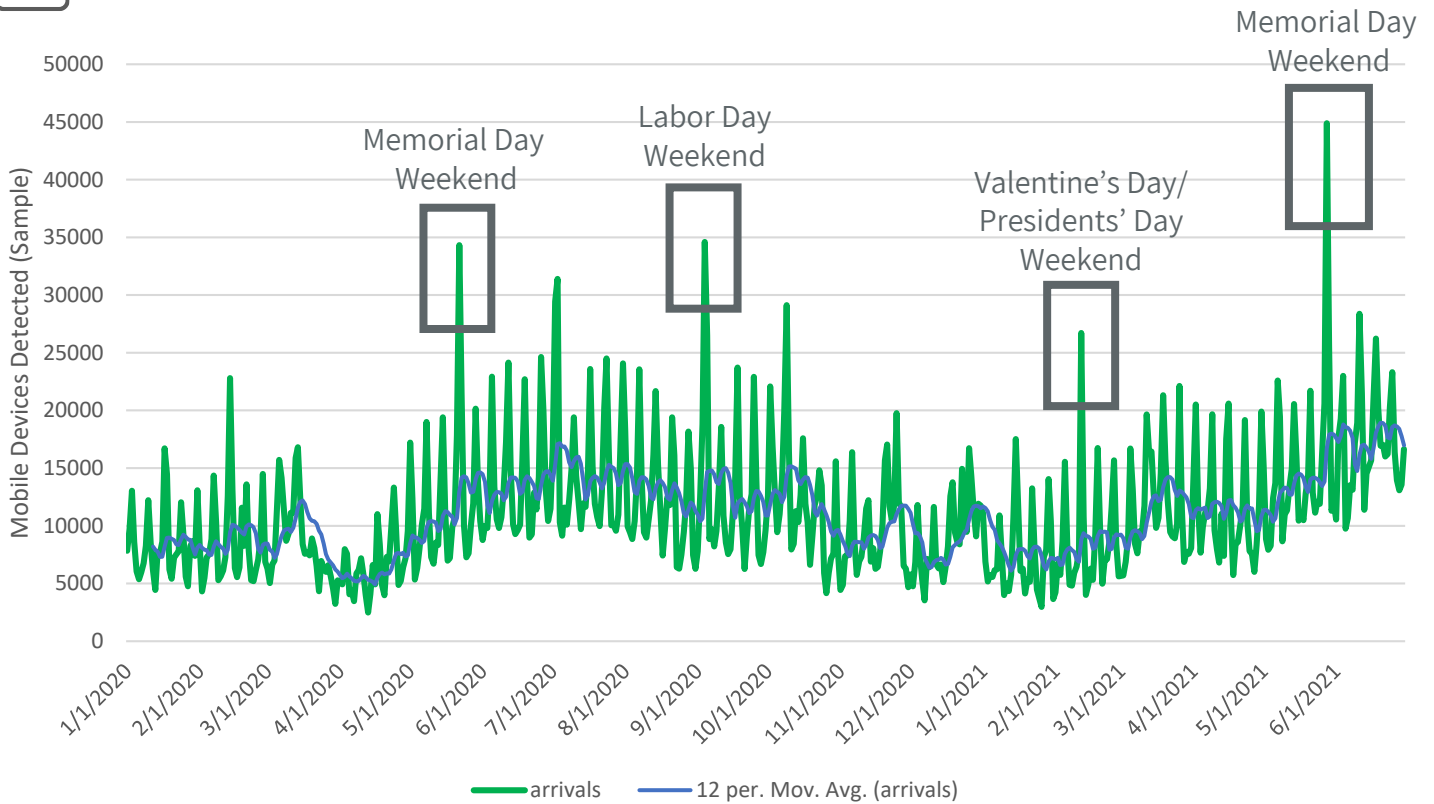

Navajo County Visitation Data 2021

Trips by Arrival County Over Time

Top Origin Markets for Overnight Stays

Time Period: 1/1/2021 - 6/30/2021.

Origin DMA	Visitor Share	Repeat Visit Ratio	Average Time in Destination
Phoenix	32.2%	37%	1 Day, 22 Hours, 15 Minutes
Albuquerque/Santa Fe	12.8%	38%	2 Days, 8 Hours, 36 Minutes
Los Angeles	11.0%	49%	1 Day, 6 Hours, 31 Minutes
Tucson/Sierra Vista	4.2%	26%	2 Days, 12 Hours, 44 Minutes
Fresno/Visalia	2.2%	60%	22 Hours, 4 Minutes
Sacramento/Stockton/Modesto	2.1%	39%	1 Day, 8 Hours, 39 Minutes
Denver	2.1%	8%	3 Days, 23 Hours, 31 Minutes
Las Vegas	2.0%	36%	1 Day, 1 Hour, 5 Minutes
Dallas/Fort Worth	1.4%	30%	1 Day, 21 Hours, 51 Minutes
Chicago	1.2%	25%	2 Days, 6 Hours, 60 Minutes