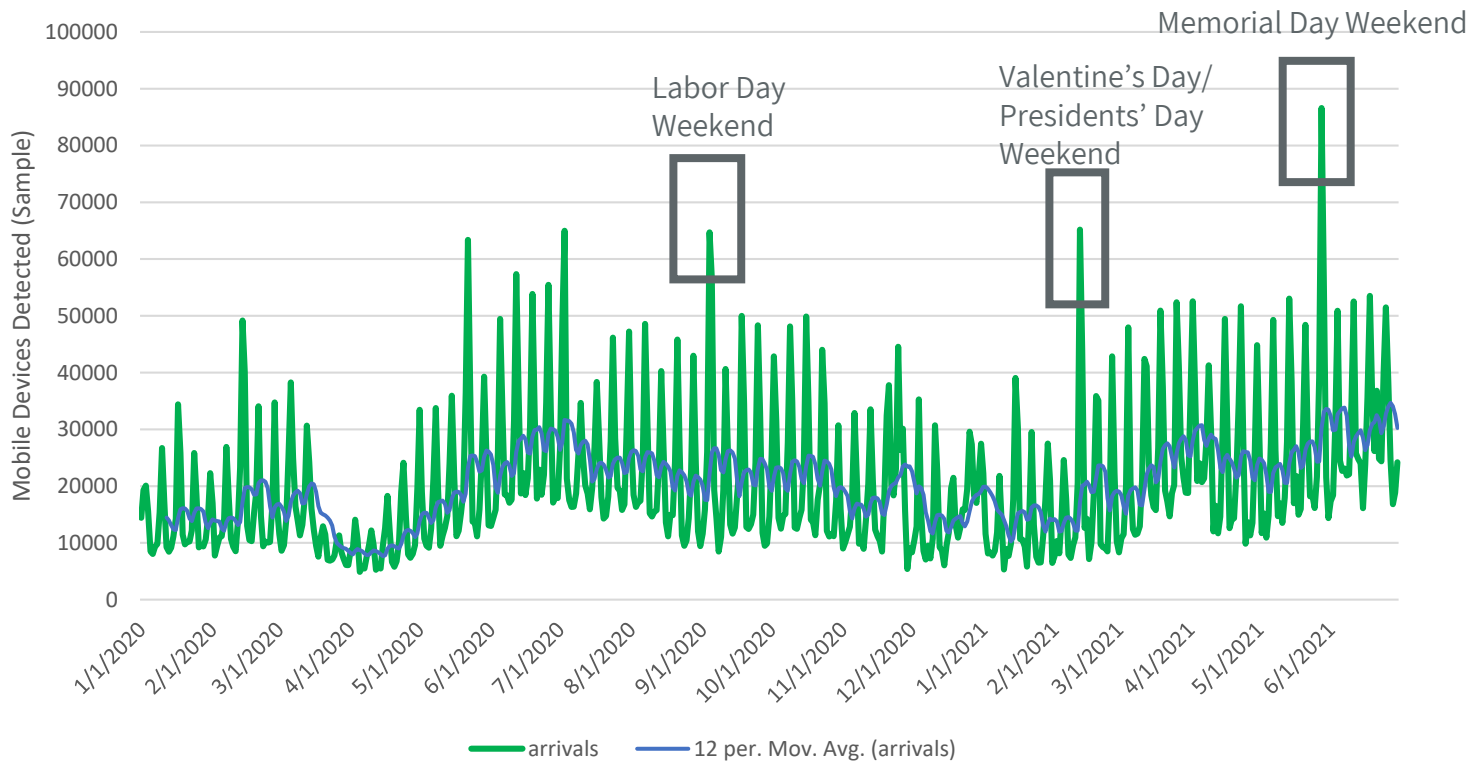

Mohave County Visitation Data 2021

Trips by Arrival County Over Time

Top Origin Markets for Overnight Stays

Time Period: 1/1/2021 - 6/30/2021.

Origin DMA	Visitor Share	Repeat Visit Ratio	Average Time in Destination
Los Angeles	30.8%	41%	1 Day, 22 Hours, 25 Minutes
Phoenix	19.4%	26%	20 Hours, 13 Minutes
Las Vegas	11.3%	39%	1 Day, 21 Hours, 20 Minutes
Salt Lake City	3.2%	24%	2 Days, 8 Hours, 52 Minutes
Sacramento/Stockton/Modesto	2.3%	34%	1 Day, 18 Hours, 32 Minutes
Tucson/Sierra Vista	2.2%	12%	1 Day, 58 Minutes
Albuquerque/Santa Fe	2.2%	20%	1 Day, 4 Hours, 47 Minutes
San Diego	2.1%	24%	2 Days, 3 Hours, 17 Minutes
Fresno/Visalia	2.0%	45%	1 Day, 8 Hours, 14 Minutes
Bakersfield	1.3%	48%	1 Day, 6 Hours, 13 Minutes