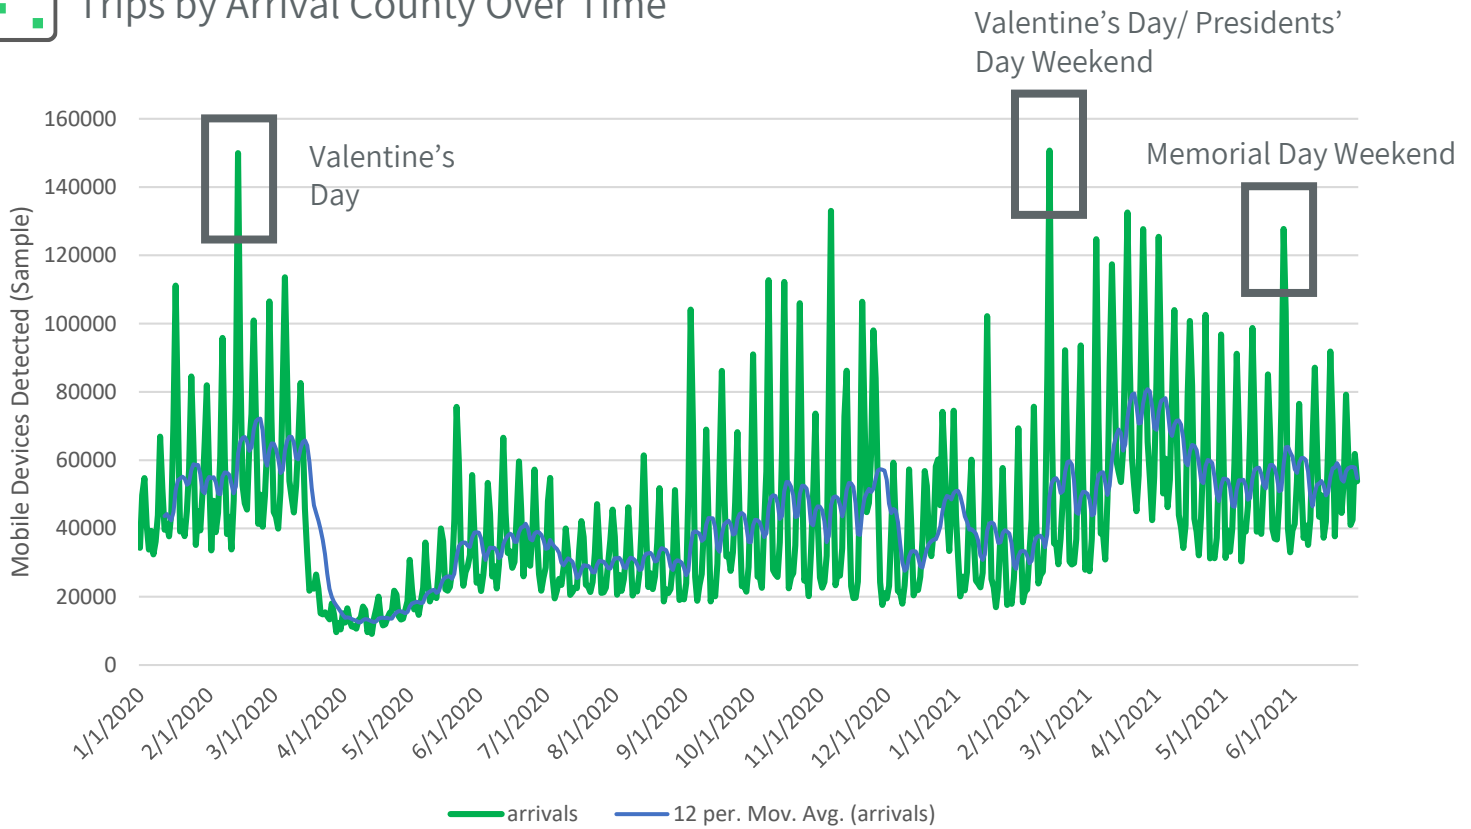

Maricopa County Visitation Data 2021

Trips by Arrival County Over Time

Top Origin Markets for Overnight Stays

Time Period: 1/1/2021 - 6/30/2021.

Origin DMA	Visitor Share	Repeat Visit Ratio	Average Time in Destination
Los Angeles	17.6%	38%	2 Days, 6 Hours, 46 Minutes
Phoenix	13.9%	56%	1 Day, 19 Hours, 9 Minutes
Tucson/Sierra Vista	10.8%	52%	1 Day, 16 Hours, 11 Minutes
San Diego	3.4%	28%	2 Days, 17 Hours, 3 Minutes
Albuquerque/ Santa Fe	3.4%	36%	2 Days, 21 Hours, 32 Minutes
Las Vegas	2.8%	35%	2 Days, 6 Hours, 26 Minutes
Seattle/Tacoma	2.7%	15%	4 Days, 6 Hours, 20 Minutes
Denver	2.6%	16%	3 Days, 18 Hours, 26 Minutes
Chicago	2.5%	12%	4 Days, 7 Hours, 24 Minutes
Yuma/El Centro	2.4%	54%	2 Days, 1 Hour, 28 Minutes