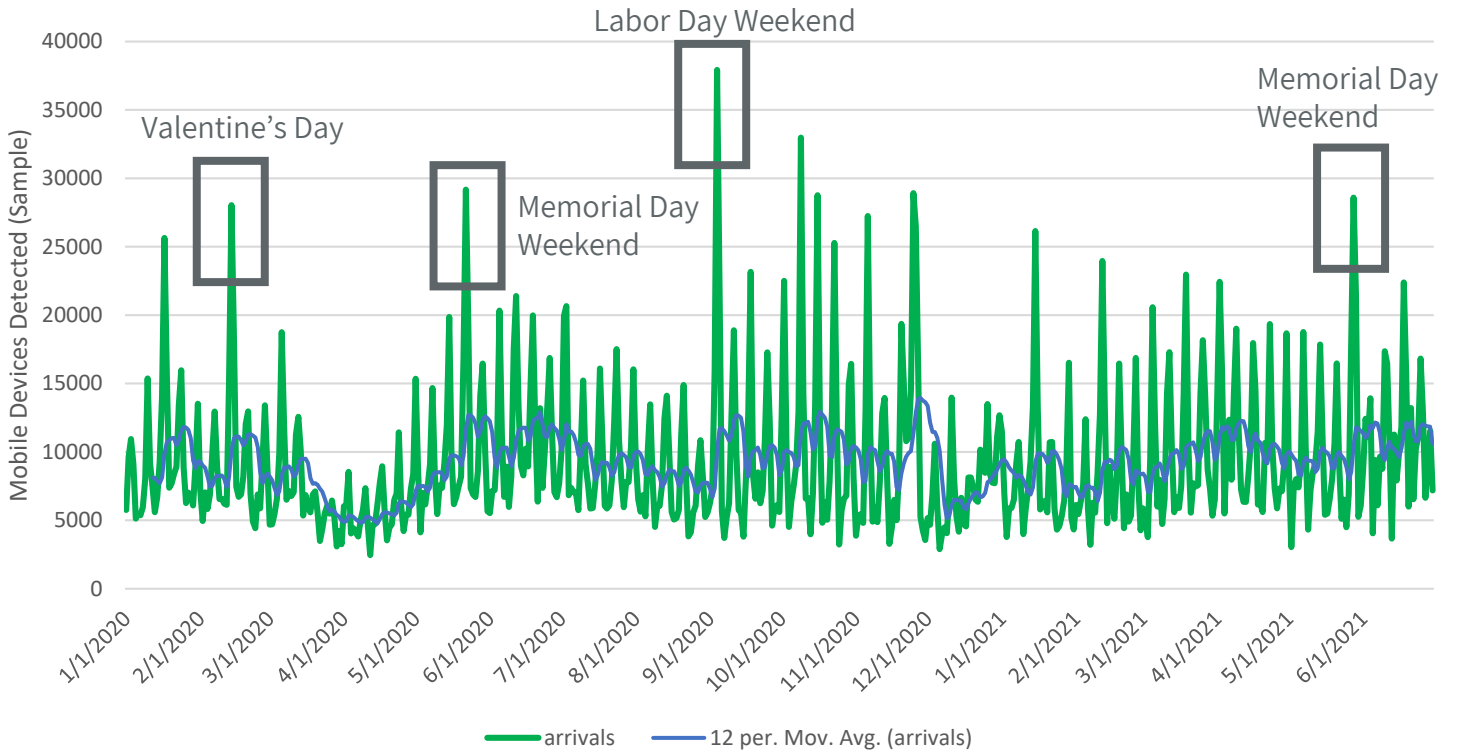

La Paz County Visitation Data 2021

Trips by Arrival County Over Time

Top Origin Markets for Overnight Stays

Time Period: 1/1/2021 - 6/30/2021.

Origin DMA	Visitor Share	Repeat Visit Ratio	Average Time in Destination
Los Angeles	54.4%	38%	2 Days, 6 Hours, 27 Minutes
Phoenix	15.8%	37%	1 Day, 10 Hours, 48 Minutes
Fresno/Visalia	3.2%	54%	1 Day, 17 Hours, 23 Minutes
Sacramento/Stockton/Modesto	3.0%	48%	1 Day, 23 Hours, 54 Minutes
San Diego	2.8%	24%	2 Days, 14 Hours, 35 Minutes
Palm Springs	2.2%	42%	1 Day, 18 Hours, 45 Minutes
Tucson/Sierra Vista	2.1%	45%	1 Day, 16 Hours, 58 Minutes
Yuma/El Centro	2.0%	43%	1 Day, 10 Hours, 34 Minutes
Las Vegas	1.4%	37%	2 Days, 6 Hours, 31 Minutes
Bakersfield	1.3%	43%	1 Day, 18 Hours, 5 Minutes