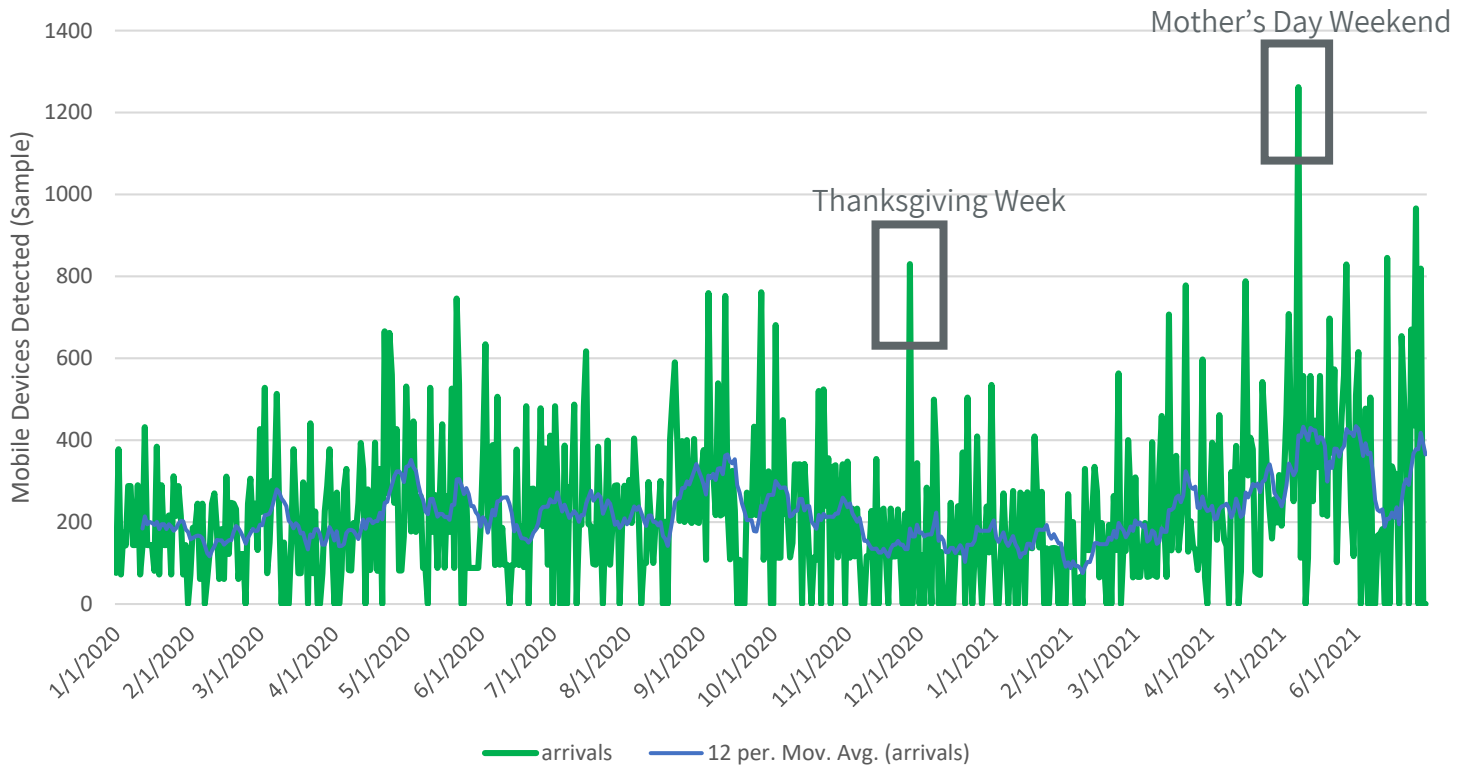

# Greenlee County Visitation Data 2021

Trips by Arrival County Over Time

## Top Origin Markets for Overnight Stays

Time Period: 1/1/2021 - 6/30/2021.

Origin DMA	Visitor Share	Repeat Visit Ratio	Average Time in Destination
Phoenix	30.6%	26%	1 Day, 20 Hours, 13 Minutes
Los Angeles	11.9%	26%	23 Hours, 55 Minutes
Tucson/Sierra Vista	11.8%	38%	1 Day, 23 Hours, 19 Minutes
Albuquerque/Santa Fe	3.5%	56%	2 Days, 9 Hours, 34 Minutes
Sacramento/Stockton/Modesto	2.6%	8%	19 Hours, 49 Minutes
El Paso	2.1%	39%	3 Days, 8 Hours, 31 Minutes
New York	2.0%	6%	1 Day, 4 Hours, 57 Minutes
Fresno/Visalia	1.5%	22%	1 Day, 5 Hours, 17 Minutes
Las Vegas	1.5%	7%	16 Hours, 34 Minutes
Seattle/Tacoma	1.4%	7%	2 Days, 8 Hours, 22 Minutes