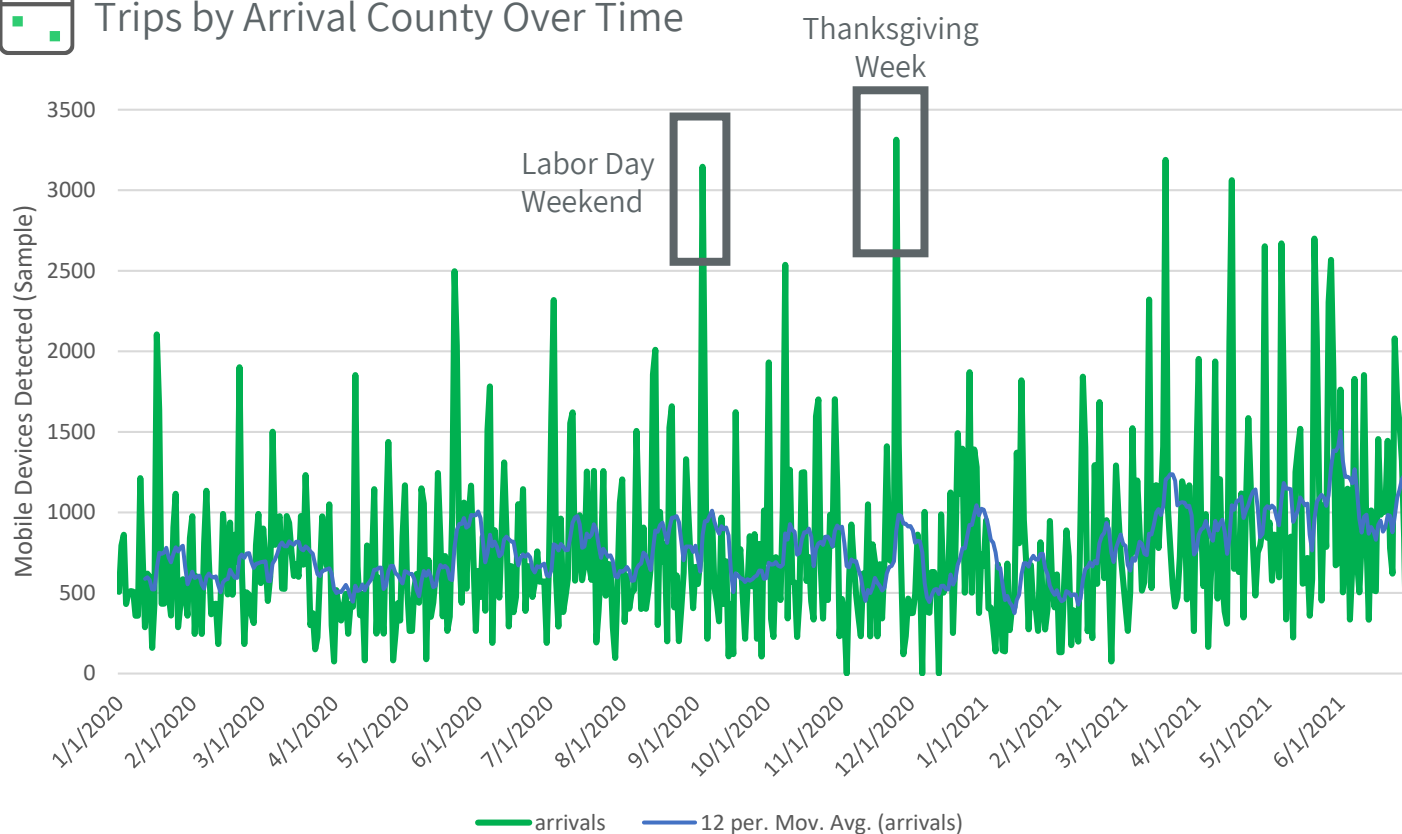

# Graham County Visitation Data 2021

## Trips by Arrival County Over Time

## Top Origin Markets for Overnight Stays

Time Period: 1/1/2021 - 6/30/2021.

Origin DMA	Visitor Share	Repeat Visit Ratio	Average Time in Destination
Phoenix	25.5%	33%	1 Day, 22 Hours, 5 Minutes
Tucson/Sierra Vista	13.5%	39%	1 Day, 18 Hours, 51 Minutes
Los Angeles	12.3%	36%	1 Day, 37 Minutes
Albuquerque/Santa Fe	5.0%	43%	3 Days, 21 Minutes
Reno	3.6%	16%	2 Days, 18 Hours, 11 Minutes
Sacramento/Stockton/Modesto	2.3%	23%	1 Day, 13 Hours, 25 Minutes
Bakersfield	2.1%	39%	1 Day, 1 Hour, 4 Minutes
Fresno/Visalia	2.1%	38%	23 Hours, 51 Minutes
El Paso	1.9%	38%	2 Days, 20 Hours, 9 Minutes
Las Vegas	1.7%	12%	1 Day, 3 Minutes