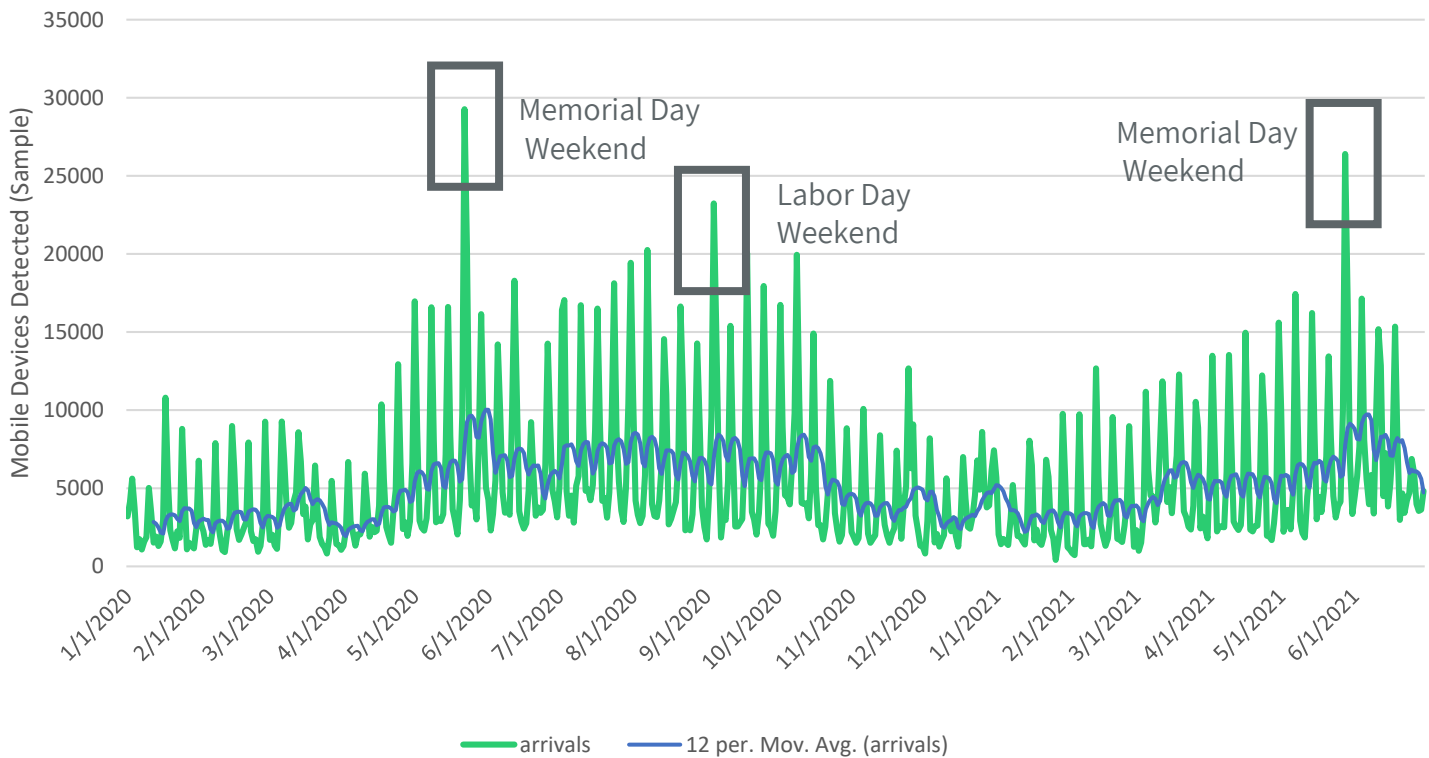

Gila County Visitation Data 2021

Trips by Arrival County Over Time

Top Origin Markets for Overnight Stays

Time Period: 1/1/2021 - 6/30/2021.

Origin DMA	Visitor Share	Repeat Visit Ratio	Average Time in Destination
Phoenix	60.0%	35%	2 Days, 1 Hour, 47 Minutes
Tucson/Sierra Vista	7.2%	23%	2 Days, 10 Hours, 46 Minutes
Albuquerque/Santa Fe	5.3%	28%	3 Days, 3 Hours, 28 Minutes
Los Angeles	3.9%	21%	2 Days, 3 Hours, 36 Minutes
Sacramento/Stockton/Modesto	1.7%	23%	1 Day, 12 Hours, 19 Minutes
Denver	1.7%	3%	4 Days, 4 Hours, 54 Minutes
Seattle/Tacoma	0.9%	18%	3 Days, 16 Hours, 18 Minutes
Chicago	0.9%	6%	3 Days, 14 Hours, 34 Minutes
Salt Lake City	0.9%	5%	3 Days, 12 Hours, 12 Minutes
Minneapolis/Saint Paul	0.8%	1%	5 Days, 11 Hours, 11 Minutes