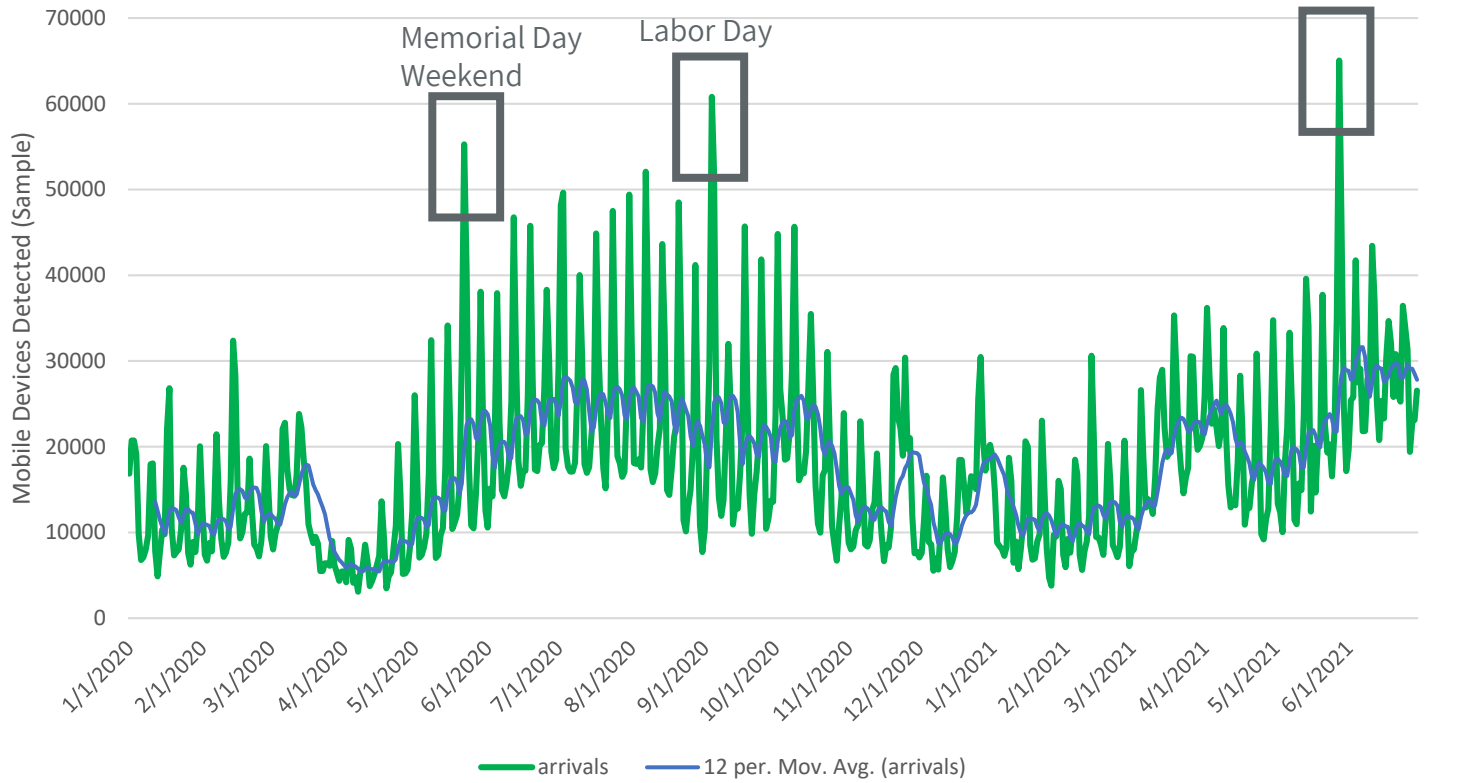

# Coconino County Visitation Data 2021

Trips by Arrival County Over Time

## Top Origin Markets for Overnight Stays

Time Period: 1/1/2021 - 6/30/2021.

Origin DMA	Visitor Share	Repeat Visit Ratio	Average Time in Destination
Phoenix	34.8%	35%	1 Day, 20 Hours, 52 Minutes
Los Angeles	10.9%	28%	1 Day, 21 Hours, 22 Minutes
Albuquerque/Santa Fe	5.2%	30%	1 Day, 20 Hours, 49 Minutes
Salt Lake City	3.7%	21%	2 Days, 20 Hours, 47 Minutes
Tucson/Sierra Vista	2.9%	17%	2 Days, 5 Hours, 42 Minutes
Las Vegas	2.7%	25%	1 Day, 16 Hours, 23 Minutes
Denver	1.9%	7%	3 Days, 21 Hours, 31 Minutes
Sacramento/Stockton/Modesto	1.8%	25%	1 Day, 21 Hours, 24 Minutes
Fresno/Visalia	1.6%	48%	1 Day, 7 Hours, 26 Minutes
San Francisco/Oakland/San Jose	1.5%	8%	2 Days, 10 Hours, 51 Minutes