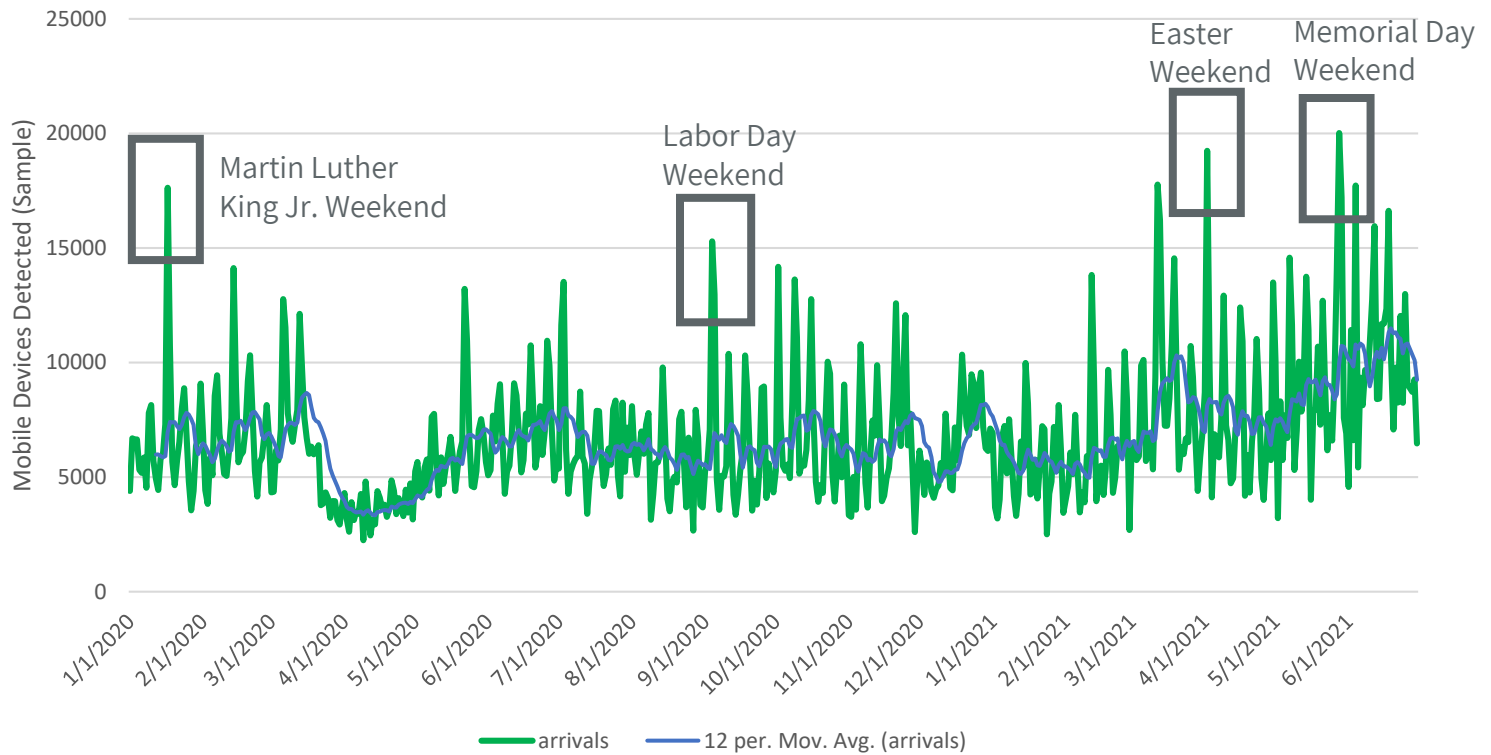

Cochise County Visitation Data 2021

Trips by Arrival County Over Time

Top Origin Markets for Overnight Stays

Time Period: 1/1/2021 - 6/30/2021.

Origin DMA	Visitor Share	Repeat Visit Ratio	Average Time in Destination
Phoenix	23.1%	27%	16 Hours, 38 Minutes
Los Angeles	17.8%	31%	1 Day, 6 Hours, 47 Minutes
Tucson/Sierra Vista	7.1%	39%	1 Day, 43 Minutes
El Paso	5.2%	38%	1 Day, 23 Hours, 13 Minutes
Albuquerque/Santa Fe	4.0%	25%	1 Day, 13 Hours, 45 Minutes
Salt Lake City	3.4%	23%	2 Days, 8 Hours, 7 Minutes
Las Vegas	1.9%	18%	1 Day, 3 Hours, 16 Minutes
San Diego	1.8%	18%	1 Day, 16 Hours, 38 Minutes
Sacramento/Stockton/Modesto	1.7%	31%	1 Day, 18 Hours, 55 Minutes
Dallas/Fort Worth	1.6%	32%	1 Day, 16 Hours, 40 Minutes