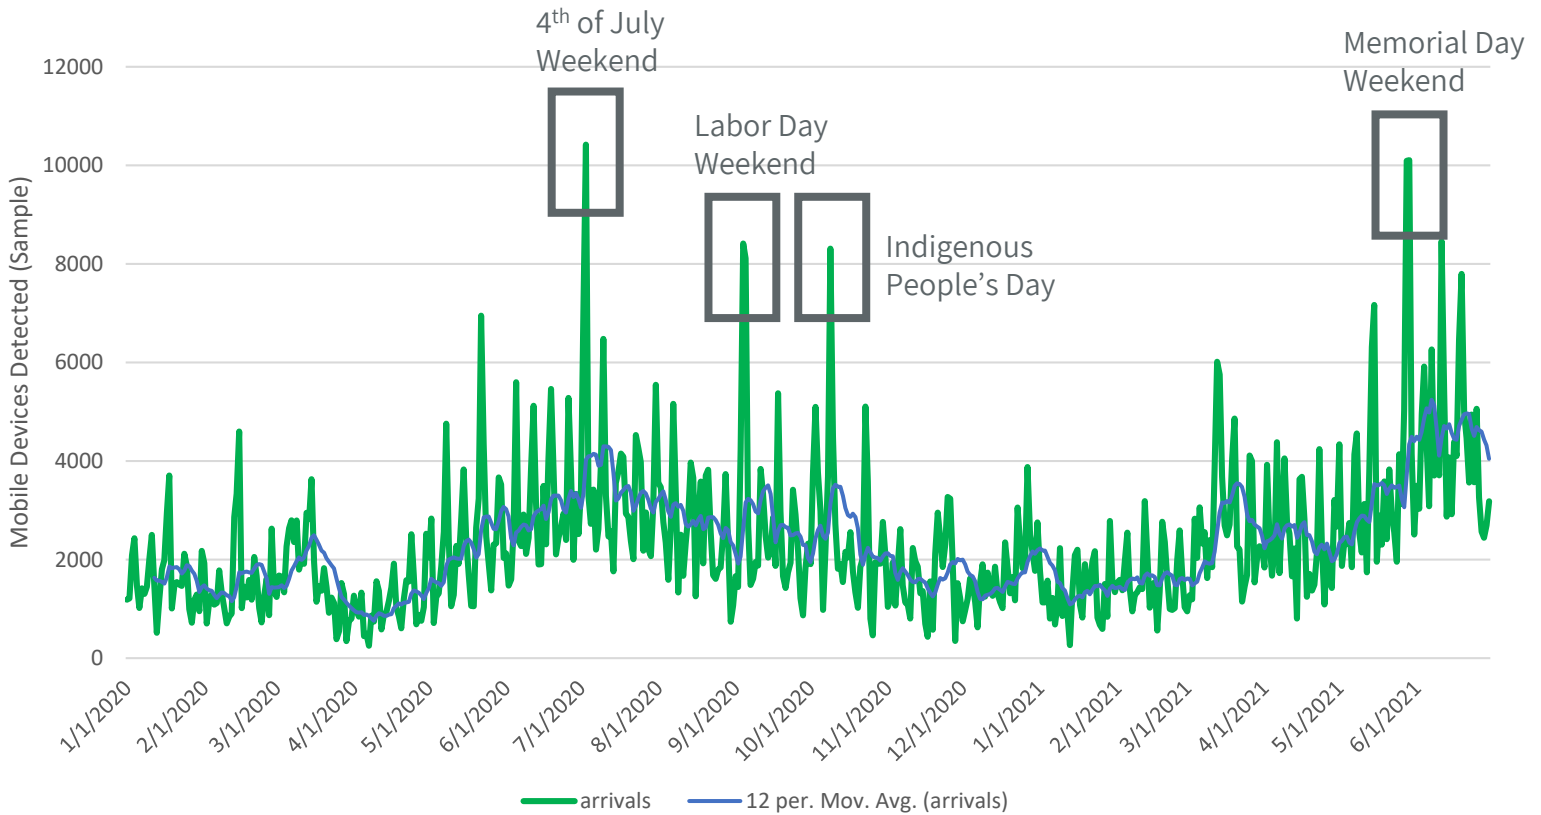

Apache County Visitation Data 2021

Trips by Arrival County Over Time

Top Origin Markets for Overnight Stays

Time Period: 1/1/2021 - 6/30/2021.

Origin DMA	Visitor Share	Repeat Visit Ratio	Average Time in Destination
Phoenix	25.9%	32%	1 Day, 10 Hours, 49 Minutes
Los Angeles	12.4%	34%	1 Day, 2 Hours, 5 Minutes
Albuquerque/ Santa Fe	5.3%	37%	2 Days, 5 Minutes
Tucson/Sierra Vista	4.3%	18%	2 Days, 3 Hours, 24 Minutes
Sacramento/Stockton /Modesto	3.1%	30%	1 Day, 11 Hours, 20 Minutes
Denver	2.8%	6%	3 Days, 14 Hours, 21 Minutes
Salt Lake City	2.7%	17%	1 Day, 21 Hours, 39 Minutes
Dallas/Fort Worth	2.4%	19%	1 Day, 23 Hours, 57 Minutes
Las Vegas	2.3%	19%	20 Hours
Fresno/Visalia	2.2%	42%	1 Day, 1 Hour, 31 Minutes