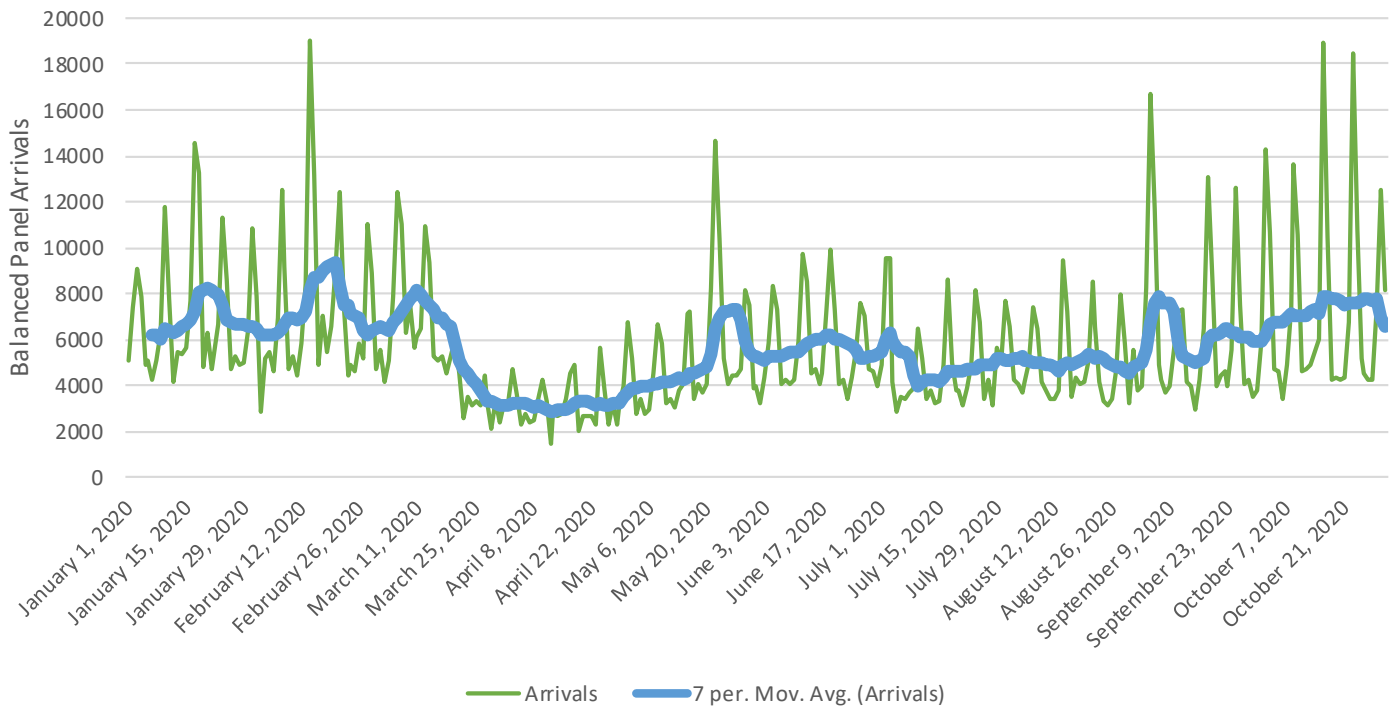

Yuma County Visitation Data 2020

Trips by Arrival County Over Time

Top Post-COVID Origin Markets for Overnight Stays

Time Period: 3/15/2020-10/31/2020

Origin DMA	Visitor Share	Repeat Visit Ratio	Average Time in Destination
Phoenix	32.80%	35%	20 Hours
San Diego	21.10%	40%	2 Days, 12 Hours, 21 Minutes
Los Angeles	9.50%	36%	1 Day, 18 Hours, 17 Minutes
Tucson/Sierra Vista	7.80%	38%	1 Day, 1 Hours, 52 Minutes
Yuma/El Centro	4.60%	55%	1 Day, 9 Hours, 18 Minutes
Las Vegas	1.20%	33%	1 Day, 13 Hours, 54 Minutes
Sacramento/Stockton/Modesto	1.20%	30%	1 Day, 21 Hours, 48 Minutes
Monterey/Salinas	1.20%	48%	2 Days, 5 Hours, 34 Minutes
Fresno/Visalia	1.10%	39%	1 Day, 9 Hours, 46 Minutes
Salt Lake City	1.10%	26%	2 Days, 11 Hours, 59 Minutes