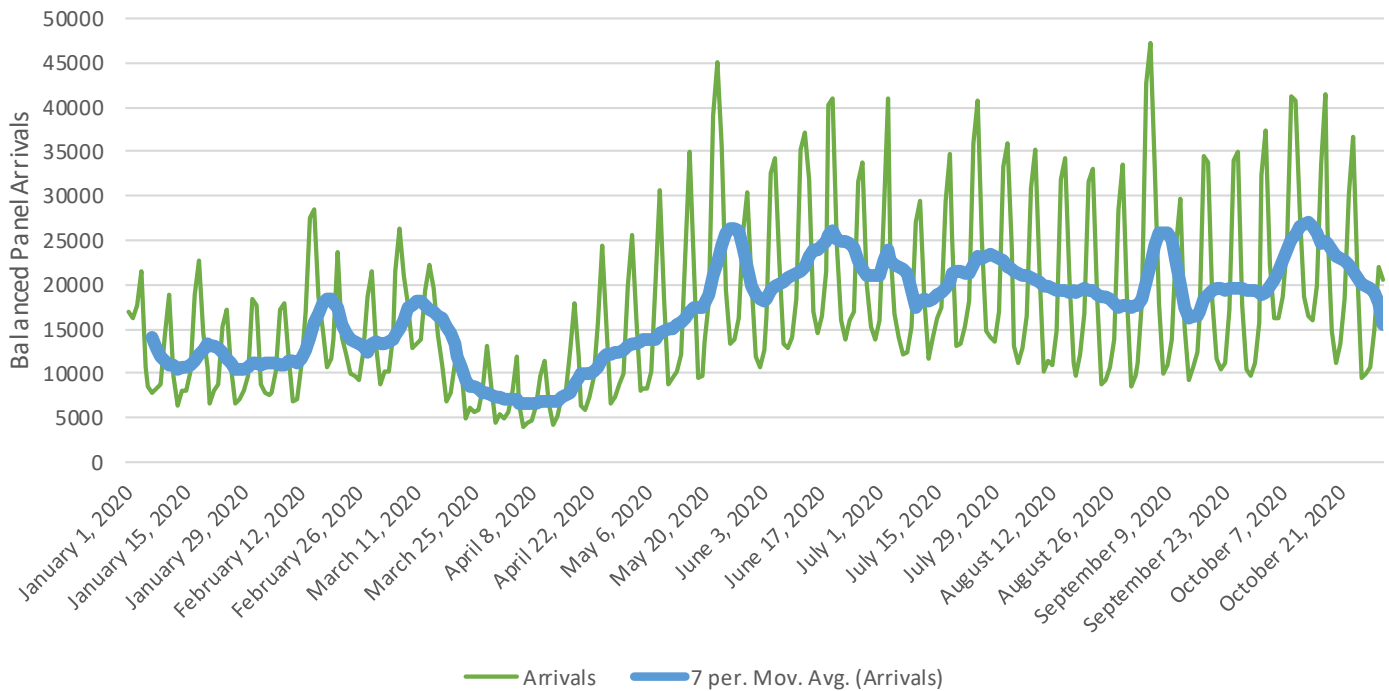

Yavapai County Visitation Data 2020

Trips by Arrival County Over Time

Top Post-COVID Origin Markets for Overnight Stays

Time Period: 3/15/2020-10/31/2020

Origin DMA	Visitor Share	Repeat Visit Ratio	Average Time in Destination
Phoenix	44.50%	43%	1 Day, 16 Hours, 55 Minutes
Los Angeles	8.60%	22%	2 Days, 16 Hours, 13 Minutes
San Diego	7.40%	37%	2 Days, 14 Hours, 57 Minutes
Tucson/Sierra Vista	4.90%	29%	1 Day, 23 Hours, 30 Minutes
Salt Lake City	2.70%	23%	2 Days, 15 Hours, 45 Minutes
Las Vegas	1.90%	27%	2 Days, 4 Hours, 17 Minutes
Albuquerque/Santa Fe	1.70%	29%	2 Days, 10 Hours, 39 Minutes
Chicago	1.30%	7%	4 Days, 5 Hours, 20 Minutes
San Francisco/Oakland/San Jose	1.20%	6%	3 Days, 10 Hours, 52 Minutes
Denver	1.10%	9%	3 Days, 16 Hours, 28 Minutes