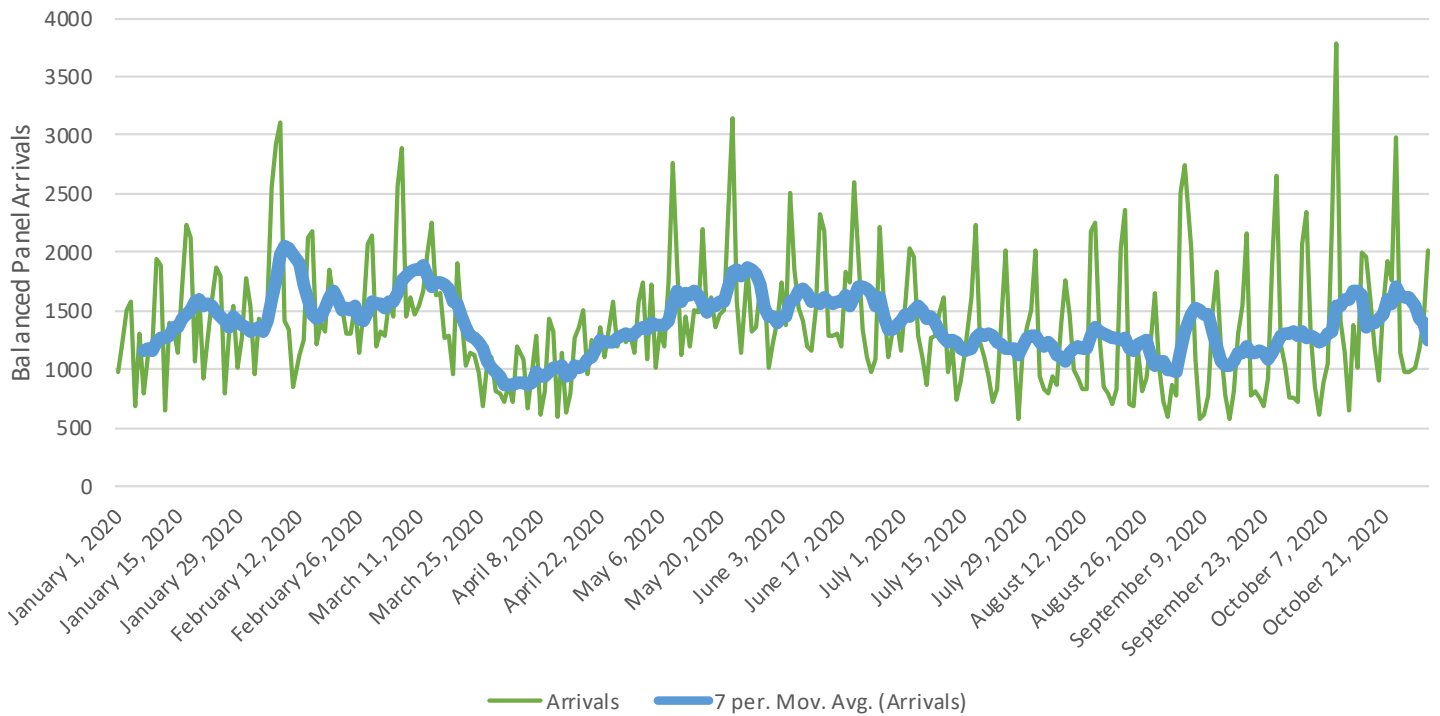

Santa Cruz County Visitation Data 2020

Trips by Arrival County Over Time

Top Post-COVID Origin Markets for Overnight Stays

Time Period: 3/15/2020-10/31/2020

Origin DMA	Visitor Share	Repeat Visit Ratio	Average Time in Destination
Phoenix	23.20%	34%	1 Day, 10 Hours, 5 Minutes
Tucson/Sierra Vista	14.70%	52%	1 Day, 5 Hours, 30 Minutes
Los Angeles	10.50%	45%	1 Day, 8 Hours, 17 Minutes
El Paso	3.70%	43%	1 Day, 13 Hours, 16 Minutes
Reno	2.80%	21%	2 Days, 22 Hours, 57 Minutes
Sacramento/Stockton/Modesto	2.70%	35%	1 Day, 17 Hours, 34 Minutes
Fresno/Visalia	2.10%	49%	1 Day, 8 Hours, 10 Minutes
Dallas/Fort Worth	2.00%	24%	1 Day, 18 Hours, 19 Minutes
Albuquerque/Santa Fe	1.90%	19%	2 Days, 1 Hours, 41 Minutes
Portland-OR	1.60%	14%	3 Days, 11 Hours, 31 Minutes