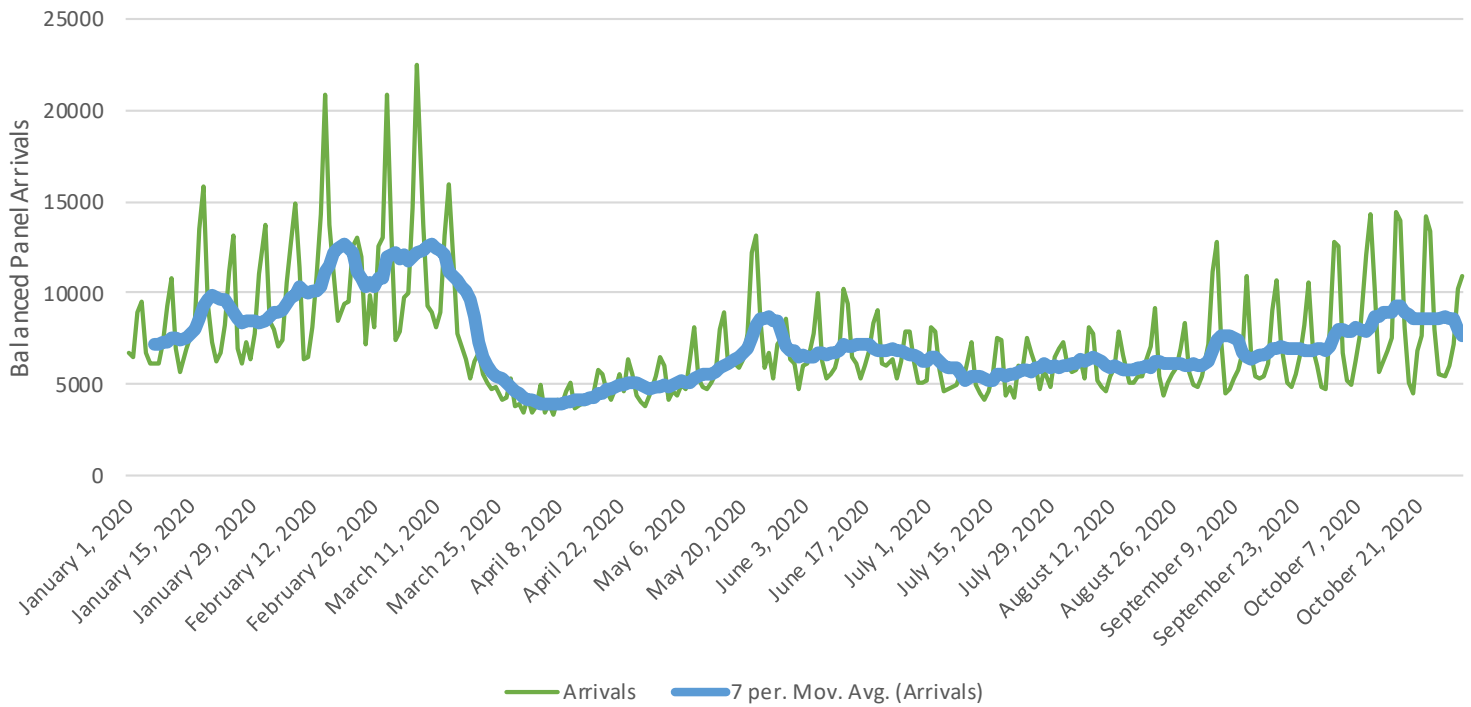

Pinal County Visitation Data 2020

Trips by Arrival County Over Time

Top Post-COVID Origin Markets for Overnight Stays

Time Period: 3/15/2020-10/31/2020

Origin DMA	Visitor Share	Repeat Visit Ratio	Average Time in Destination
Phoenix	19.60%	45%	1 Day, 21 Hours, 9 Minutes
Los Angeles	12.40%	40%	2 Days, 1 Hours, 33 Minutes
Tucson/Sierra Vista	12.20%	46%	1 Day, 19 Hours, 7 Minutes
El Paso	3.50%	52%	1 Day, 16 Hours, 37 Minutes
Salt Lake City	2.60%	26%	2 Days, 20 Hours, 3 Minutes
San Diego	2.60%	25%	2 Days, 14 Hours, 12 Minutes
Albuquerque/Santa Fe	2.20%	28%	2 Days, 22 Hours, 20 Minutes
Las Vegas	2.00%	31%	2 Days, 8 Hours, 19 Minutes
Yuma/El Centro	2.00%	47%	2 Days, 0 Hours, 16 Minutes
Minneapolis/Saint Paul	1.90%	10%	4 Days, 22 Hours, 17 Minutes