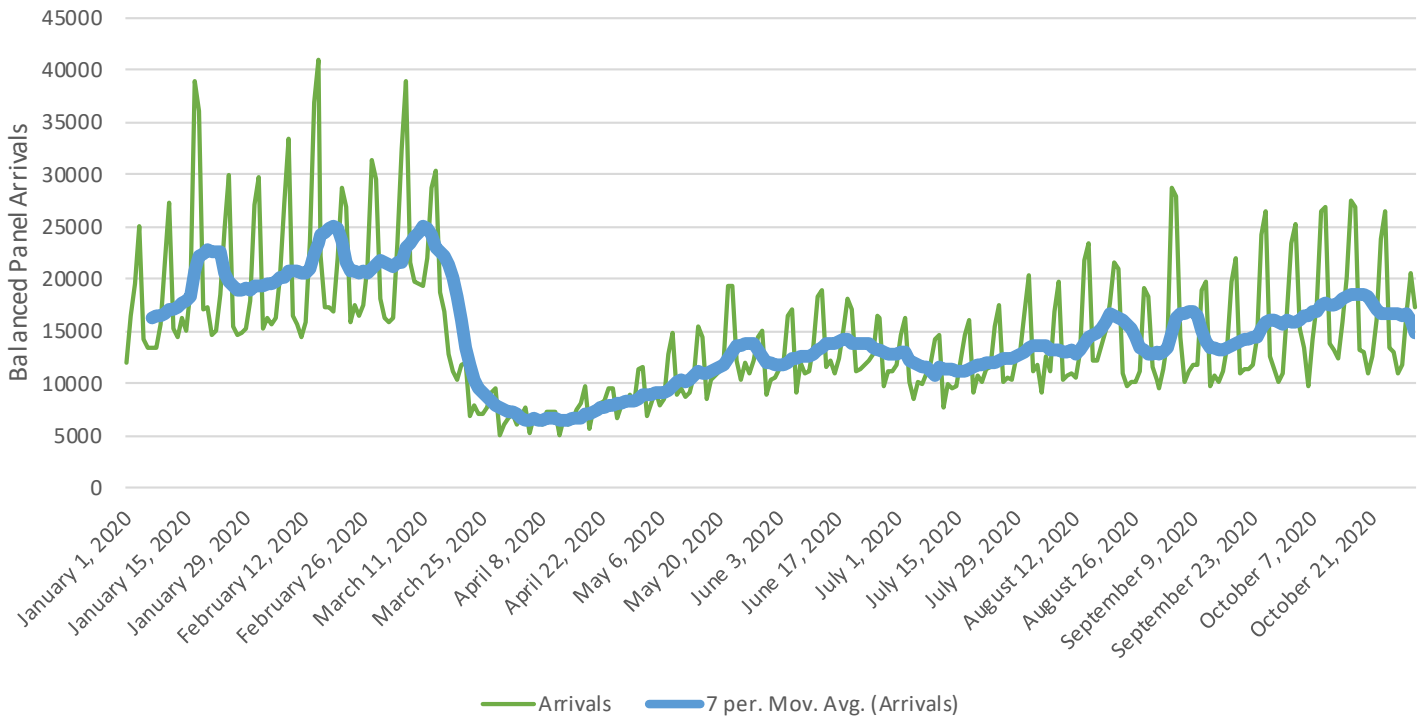

Pima County Visitation Data 2020

Trips by Arrival County Over Time

Top Post-COVID Origin Markets for Overnight Stays

Time Period: 3/15/2020-10/31/2020

Origin DMA	Visitor Share	Repeat Visit Ratio	Average Time in Destination
Phoenix	34.30%	46%	1 Day, 13 Hours, 41 Minutes
Tucson/Sierra Vista	9.70%	64%	1 Day, 7 Hours, 45 Minutes
Los Angeles	8.70%	35%	2 Days, 1 Hours, 31 Minutes
El Paso	2.90%	33%	1 Day, 23 Hours, 37 Minutes
Albuquerque/Santa Fe	2.30%	33%	2 Days, 13 Hours, 17 Minutes
San Diego	2.10%	24%	2 Days, 12 Hours, 54 Minutes
Denver	2.10%	17%	3 Days, 11 Hours, 55 Minutes
Dallas/Fort Worth	1.80%	23%	2 Days, 8 Hours, 27 Minutes
San Francisco/Oakland/San Jose	1.80%	18%	2 Days, 22 Hours, 58 Minutes
Sacramento/Stockton/Modesto	1.60%	36%	2 Days, 2 Hours, 5 Minutes