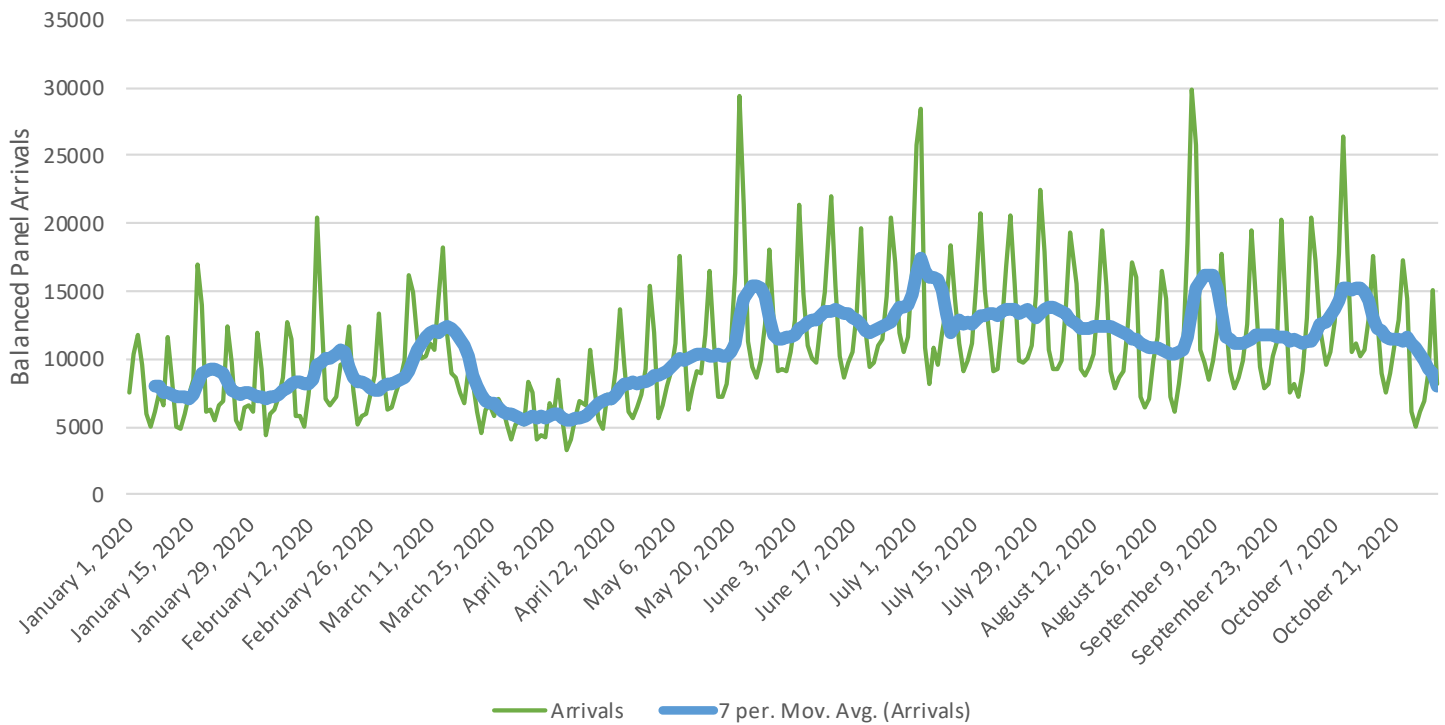

Navajo County Visitation Data 2020

Trips by Arrival County Over Time

Top Post-COVID Origin Markets for Overnight Stays

Time Period: 3/15/2020-10/31/2020

Origin DMA	Visitor Share	Repeat Visit Ratio	Average Time in Destination
Phoenix	41.30%	47%	2 Days, 2 Hours, 37 Minutes
Albuquerque/Santa Fe	10.80%	46%	2 Days, 4 Hours, 4 Minutes
Los Angeles	7.20%	45%	1 Day, 5 Hours, 48 Minutes
Tucson/Sierra Vista	5.40%	36%	2 Days, 16 Hours, 42 Minutes
Denver	1.70%	10%	3 Days, 17 Hours, 15 Minutes
Fresno/Visalia	1.70%	67%	22 Hours
Las Vegas	1.60%	39%	1 Day, 5 Hours, 7 Minutes
Dallas/Fort Worth	1.50%	19%	1 Day, 19 Hours, 49 Minutes
Salt Lake City	1.40%	24%	2 Days, 12 Hours, 6 Minutes
Sacramento/Stockton/Modesto	1.20%	42%	1 Day, 4 Hours, 20 Minutes