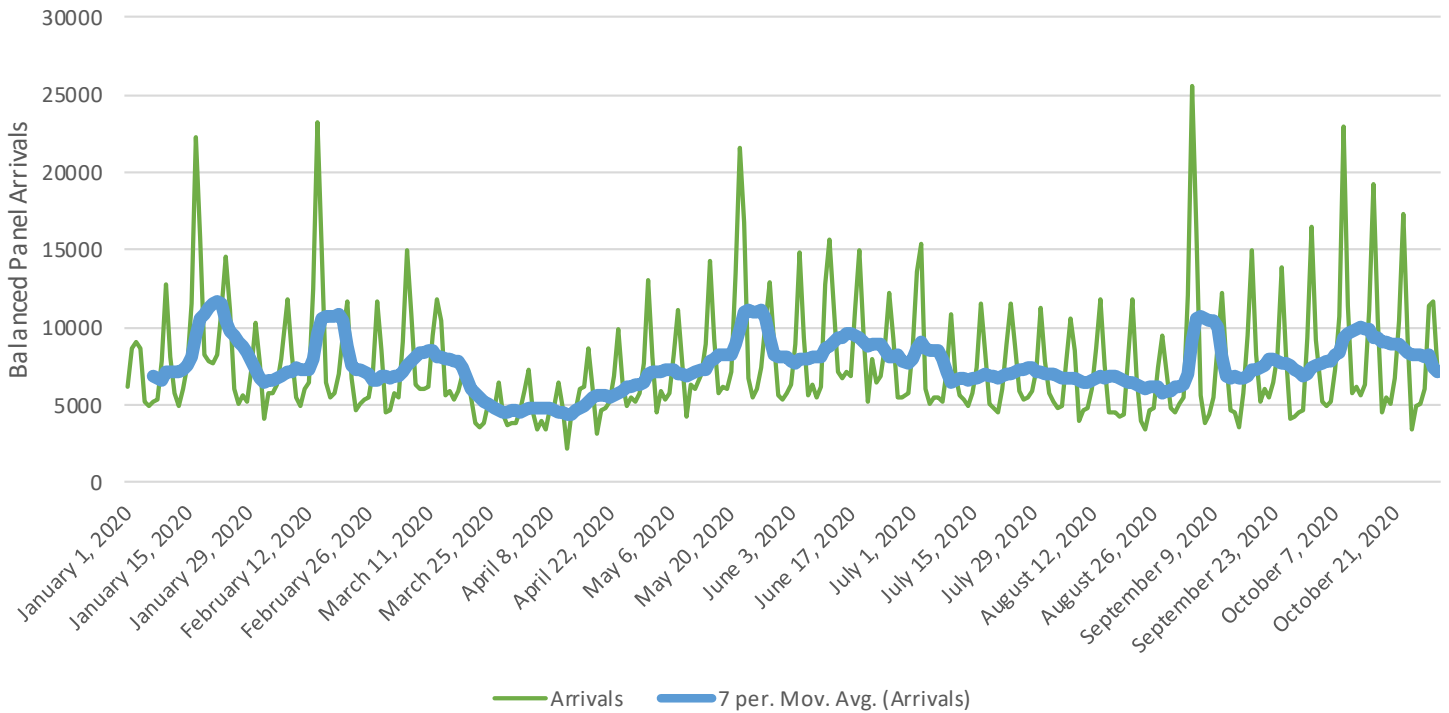

# La Paz County Visitation Data 2020

## Trips by Arrival County Over Time

## Top Post-COVID Origin Markets for Overnight Stays

Time Period: 3/15/2020-10/31/2020

Origin DMA	Visitor Share	Repeat Visit Ratio	Average Time in Destination
Los Angeles	42.70%	43%	2 Days, 4 Hours, 57 Minutes
Phoenix	29.50%	38%	19 Hours
San Diego	3.40%	35%	2 Days, 15 Hours, 20 Minutes
Tucson/Sierra Vista	3.20%	33%	1 Day, 4 Hours, 22 Minutes
Fresno/Visalia	2.20%	56%	1 Day, 16 Hours, 35 Minutes
Sacramento/Stockton/Modesto	2.10%	46%	2 Days, 1 Hours, 30 Minutes
Palm Springs	1.80%	44%	1 Day, 23 Hours, 57 Minutes
Yuma/El Centro	1.60%	42%	1 Day, 18 Hours, 42 Minutes
El Paso	1.50%	62%	1 Day, 1 Hours, 56 Minutes
Bakersfield	1.10%	47%	1 Day, 18 Hours, 53 Minutes