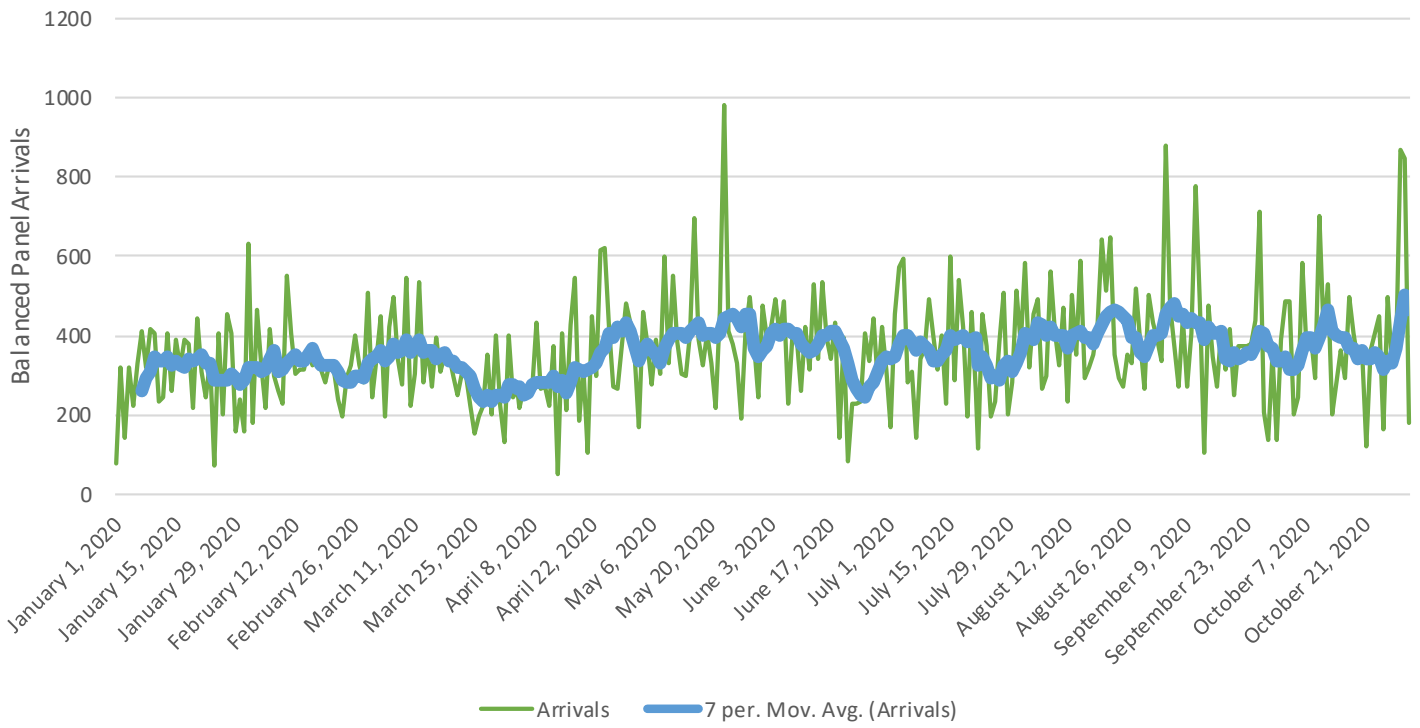

Greenlee County Visitation Data 2020

Trips by Arrival County Over Time

Top Post-COVID Origin Markets for Overnight Stays

Time Period: 3/15/2020-10/31/2020

Origin DMA	Visitor Share	Repeat Visit Ratio	Average Time in Destination
Phoenix	33.80%	34%	1 Day, 17 Hours, 43 Minutes
Tucson/Sierra Vista	13.10%	41%	2 Days, 0 Hours, 33 Minutes
Los Angeles	7.10%	19%	1 Day, 3 Hours, 23 Minutes
Albuquerque/Santa Fe	3.80%	40%	2 Days, 7 Hours, 12 Minutes
El Paso	2.10%	47%	1 Day, 18 Hours, 56 Minutes
Salt Lake City	1.70%	21%	2 Days, 10 Hours, 3 Minutes
Seattle/Tacoma	1.60%	3%	2 Days, 17 Hours, 16 Minutes
Sacramento/Stockton/Modesto	1.50%	9%	1 Day, 0 Hours, 42 Minutes
Fresno/Visalia	1.40%	29%	22 Hours
Dallas/Fort Worth	1.30%	5%	1 Day, 7 Hours, 14 Minutes