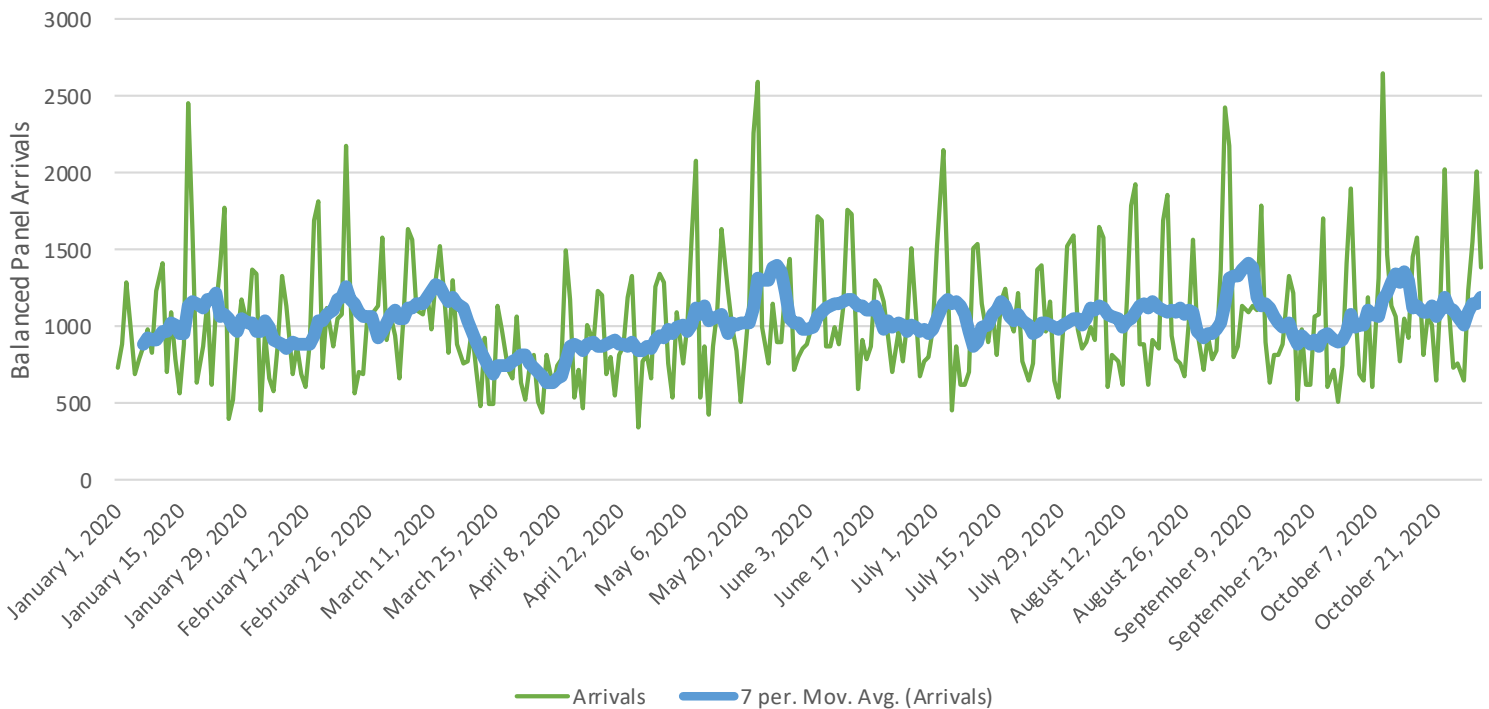

Graham County Visitation Data 2020

Trips by Arrival County Over Time

Top Post-COVID Origin Markets for Overnight Stays

Time Period: 3/15/2020-10/31/2020

Origin DMA	Visitor Share	Repeat Visit Ratio	Average Time in Destination
Phoenix	29.40%	42%	1 Day, 18 Hours, 8 Minutes
Tucson/Sierra Vista	13.70%	42%	1 Day, 23 Hours, 55 Minutes
Los Angeles	8.10%	44%	1 Day, 1 Hours, 1 Minutes
Albuquerque/Santa Fe	4.20%	45%	2 Days, 16 Hours, 60 Minutes
Reno	2.80%	19%	2 Days, 21 Hours, 24 Minutes
Fresno/Visalia	2.40%	47%	1 Day, 0 Hours, 2 Minutes
Sacramento/Stockton/Modesto	2.00%	28%	1 Day, 12 Hours, 46 Minutes
Bakersfield	2.00%	60%	19 Hours
El Paso	1.60%	34%	2 Days, 10 Hours, 52 Minutes
Chicago	1.50%	21%	1 Day, 20 Hours, 49 Minutes