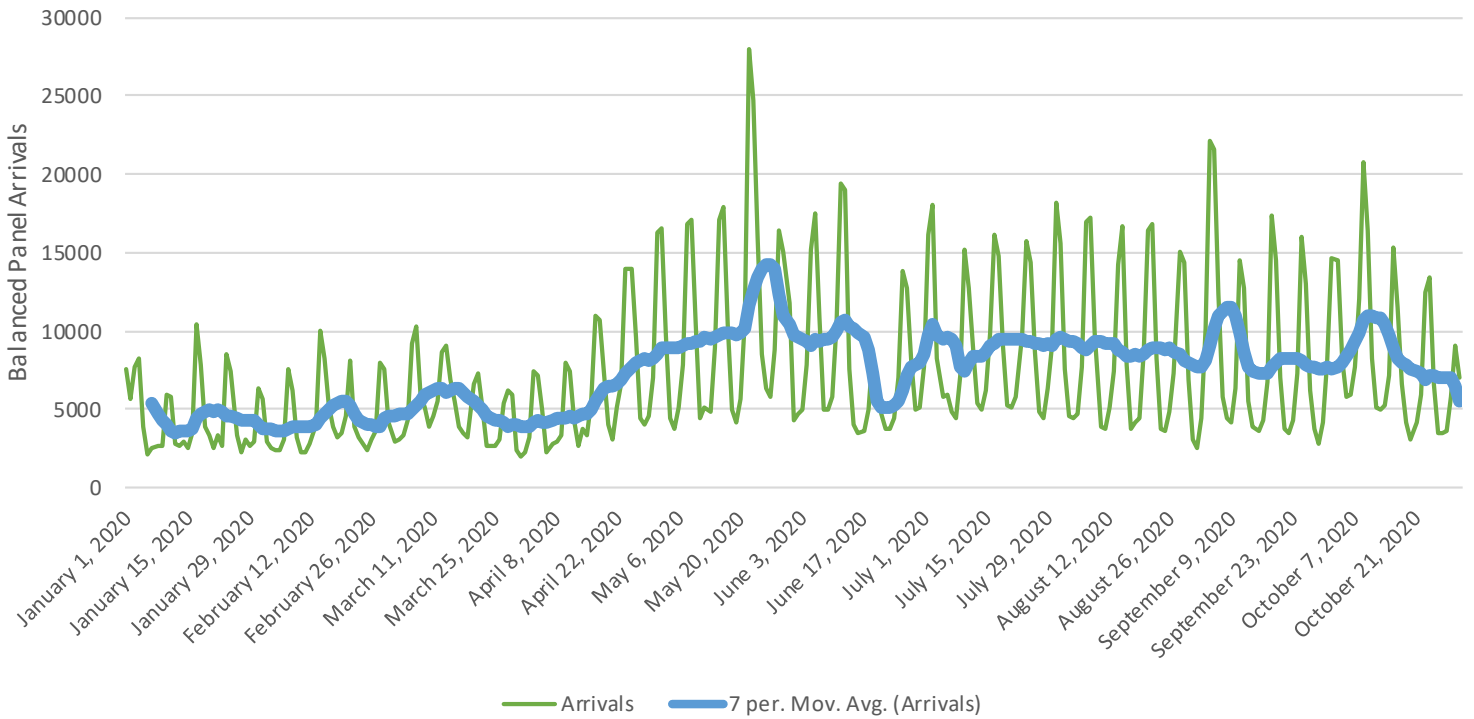

Gila County Visitation Data 2020

Trips by Arrival County Over Time

Top Post-COVID Origin Markets for Overnight Stays

Time Period: 3/15/2020-10/31/2020

Origin DMA	Visitor Share	Repeat Visit Ratio	Average Time in Destination
Phoenix	67.60%	45%	2 Days, 3 Hours, 3 Minutes
Tucson/Sierra Vista	7.10%	35%	2 Days, 11 Hours, 59 Minutes
Albuquerque/Santa Fe	3.20%	26%	2 Days, 21 Hours, 16 Minutes
Los Angeles	2.70%	21%	2 Days, 5 Hours, 30 Minutes
Denver	1.30%	9%	3 Days, 19 Hours, 56 Minutes
Sacramento/Stockton/Modesto	0.90%	27%	1 Day, 8 Hours, 25 Minutes
Salt Lake City	0.80%	19%	2 Days, 18 Hours, 51 Minutes
Seattle/Tacoma	0.70%	15%	3 Days, 15 Hours, 38 Minutes
Chicago	0.60%	10%	2 Days, 23 Hours, 48 Minutes
San Diego	0.60%	10%	2 Days, 20 Hours, 60 Minutes