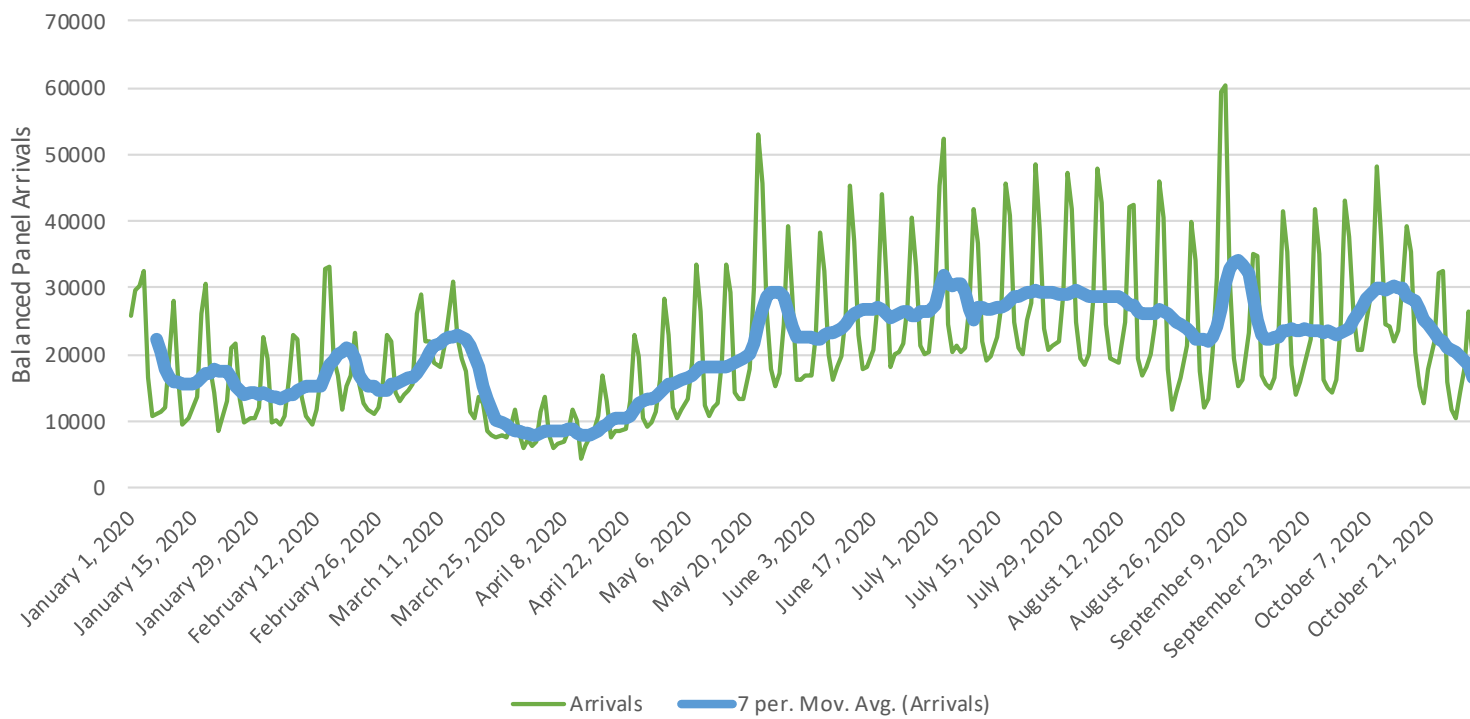

# Coconino County Visitation Data 2020

## Trips by Arrival County Over Time

## Top Post-COVID Origin Markets for Overnight Stays

Time Period: 3/15/2020-10/31/2020

Origin DMA	Visitor Share	Repeat Visit Ratio	Average Time in Destination
Phoenix	45.70%	47%	1 Day, 22 Hours, 4 Minutes
Los Angeles	8.40%	26%	1 Day, 22 Hours, 2 Minutes
Albuquerque/Santa Fe	4.70%	39%	1 Day, 18 Hours, 27 Minutes
Salt Lake City	3.90%	29%	2 Days, 11 Hours, 40 Minutes
Tucson/Sierra Vista	3.20%	27%	2 Days, 9 Hours, 28 Minutes
Las Vegas	2.50%	29%	1 Day, 17 Hours, 55 Minutes
Denver	1.50%	11%	3 Days, 7 Hours, 39 Minutes
San Diego	1.30%	11%	2 Days, 14 Hours, 21 Minutes
San Francisco/Oakland/San Jose	1.30%	7%	2 Days, 9 Hours, 12 Minutes
Dallas/Fort Worth	1.20%	12%	2 Days, 5 Hours, 22 Minutes