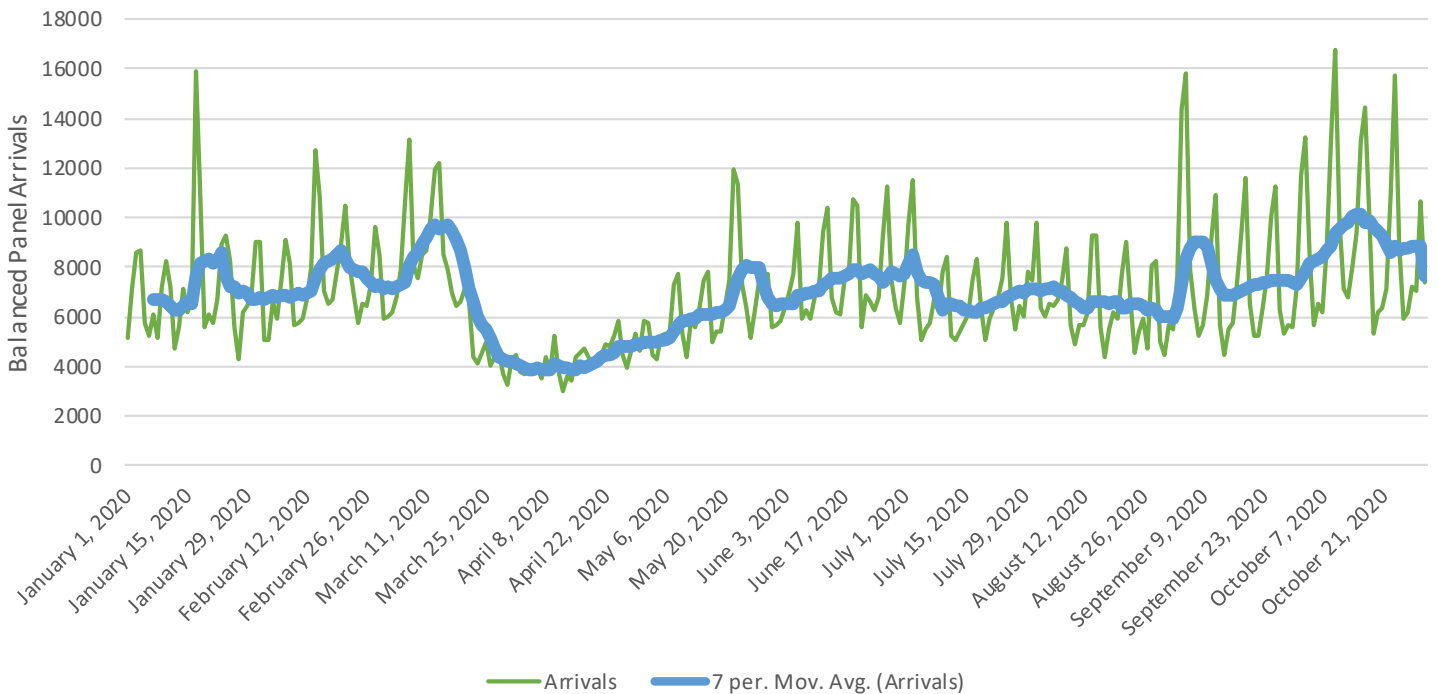

Cochise County Visitation Data 2020

Trips by Arrival County Over Time

Top Post-COVID Origin Markets for Overnight Stays

Time Period: 3/15/2020-10/31/2020

Origin DMA	Visitor Share	Repeat Visit Ratio	Average Time in Destination
Phoenix	25.50%	33%	20 Hours
Los Angeles	21.30%	30%	1 Day, 6 Hours, 48 Minutes
Tucson/Sierra Vista	8.30%	46%	1 Day, 6 Hours, 0 Minutes
El Paso	5.40%	51%	1 Day, 20 Hours, 1 Minutes
Albuquerque/Santa Fe	3.20%	34%	1 Day, 20 Hours, 33 Minutes
Salt Lake City	3.10%	32%	2 Days, 8 Hours, 30 Minutes
Las Vegas	2.10%	24%	1 Day, 4 Hours, 48 Minutes
San Diego	2.10%	18%	1 Day, 14 Hours, 41 Minutes
Dallas/Fort Worth	1.60%	35%	1 Day, 17 Hours, 54 Minutes
Sacramento/Stockton/Modesto	1.40%	29%	1 Day, 17 Hours, 40 Minutes