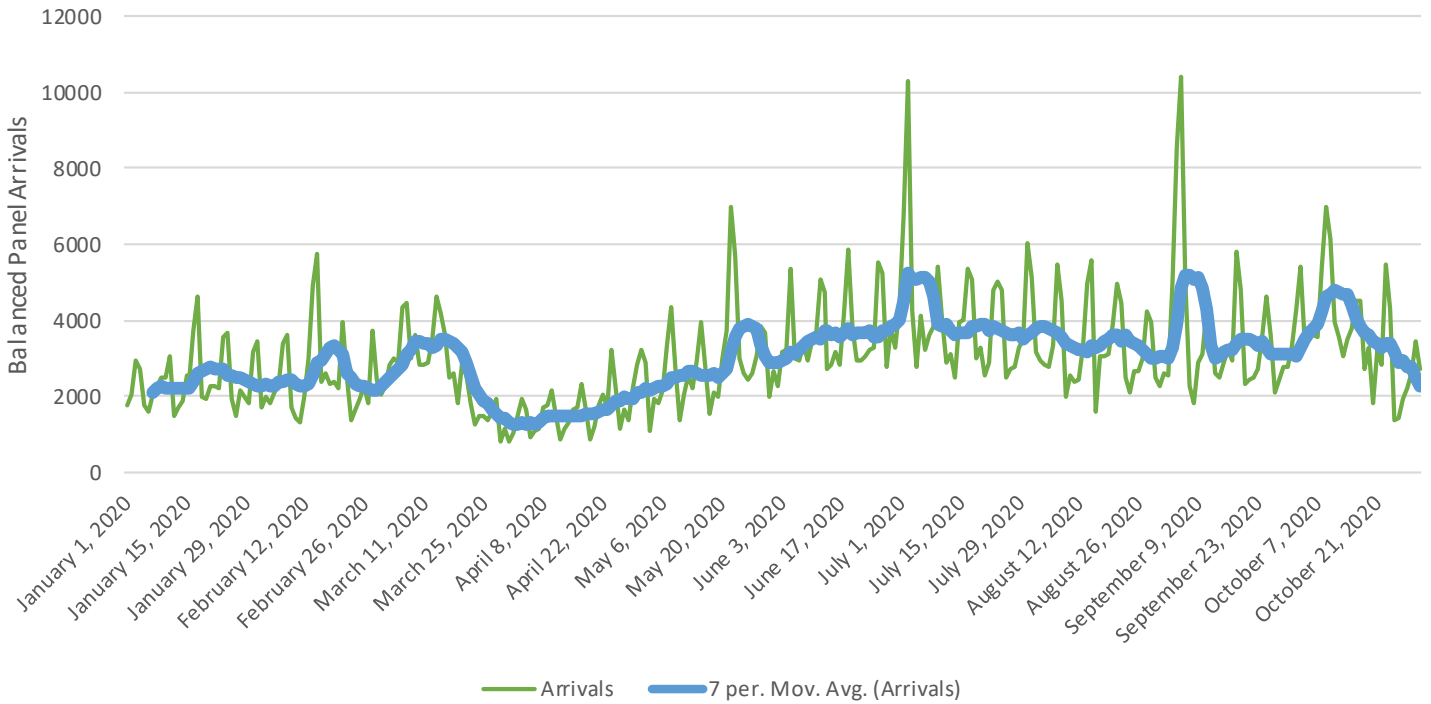

Apache County Visitation Data 2020

Trips by Arrival County Over Time

Top Post-COVID Origin Markets for Overnight Stays

Time Period: 3/15/2020-10/31/2020

Origin DMA	Visitor Share	Repeat Visit Ratio	Average Time in Destination
Phoenix	36.10%	35%	1 Day, 23 Hours, 31 Minutes
Los Angeles	9.80%	35%	1 Day, 3 Hours, 12 Minutes
Tucson/Sierra Vista	6.70%	27%	3 Days, 0 Hours, 7 Minutes
Albuquerque/Santa Fe	6.60%	53%	1 Day, 21 Hours, 26 Minutes
Salt Lake City	2.70%	25%	2 Days, 7 Hours, 29 Minutes
Las Vegas	2.30%	26%	23 Hours
Sacramento/Stockton/Modesto	2.00%	34%	1 Day, 2 Hours, 59 Minutes
Fresno/Visalia	1.80%	40%	21 Hours
Denver	1.80%	10%	3 Days, 9 Hours, 4 Minutes
Dallas/Fort Worth	1.70%	14%	2 Days, 2 Hours, 41 Minutes